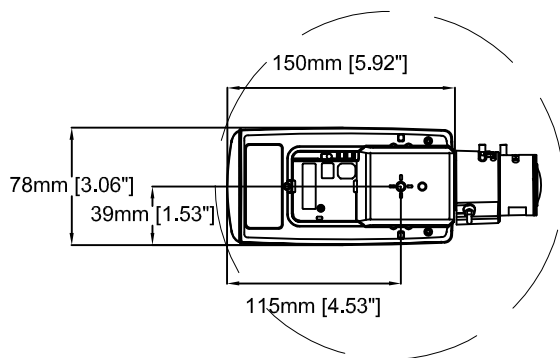

AXIS P1364 Network Camera

Revision	v.01	Revision date	2017-08-14
Paper size	A4	Release date	2015-12-17
Created by	JOT	Scale	1:2

AXIS P1364 Network Camera

Revision	v.02	Revision date	2017-08-14
Paper size	A4	Release date	2015-12-17
Created by	JOT/GAB	Scale	1:5

AXIS T91B21 Stand

Revision	v.01	Revision date	2017-08-14
Paper size	A4	Release date	2016-08-20
Created by	JOT	Scale	1:3