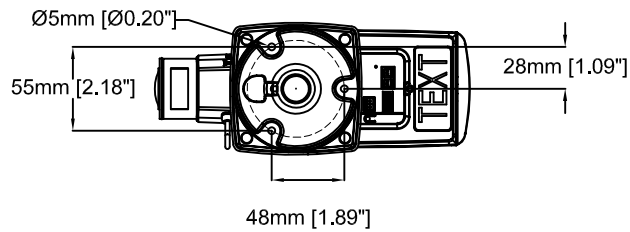

AXIS P1364 Network Camera

Revision	v.01	Revision date	2017-08-14
Paper size	A4	Release date	2015-12-17
Created by	JOT	Scale	1:2

AXIS P1364 Network Camera

Revision	v.02	Revision date	2017-08-14
Paper size	A4	Release date	2015-12-17
Created by	JOT/GAB	Scale	1:5

AXIS T91B21 Stand

Revision	v.01	Revision date	2017-08-14
Paper size	A4	Release date	2016-08-20
Created by	JOT	Scale	1:3