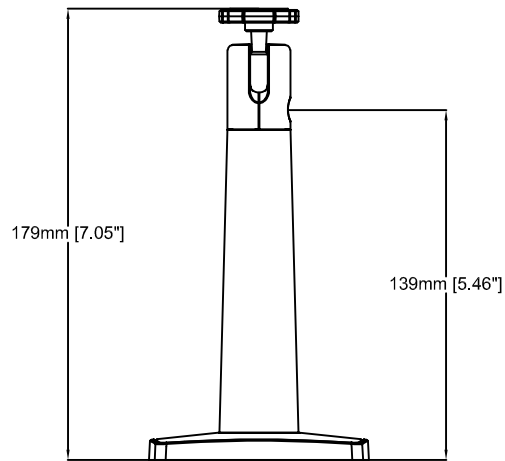

AXIS P1364 Network Camera

Revision	v.01	Revision date	2017-08-14
Paper size	A4	Release date	2015-12-17
Created by	JOT	Scale	1:2

AXIS P1364 Network Camera

Revision	v.02	Revision date	2017-08-14
Paper size	A4	Release date	2015-12-17
Created by	JOT/GAB	Scale	1:5

AXIS T91B21 Stand

Revision	v.01	Revision date	2017-08-14
Paper size	A4	Release date	2016-08-20
Created by	JOT	Scale	1:3