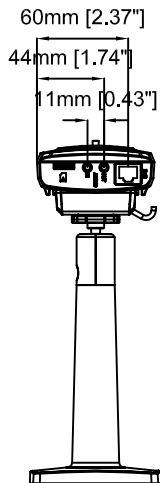

AXIS P1364 Network Camera

Revision	v.01	Revision date	2017-08-14
Paper size	A4	Release date	2015-12-17
Created by	JOT	Scale	1:2

AXIS P1364 Network Camera

Revision	v.02	Revision date	2017-08-14
Paper size	A4	Release date	2015-12-17
Created by	JOT/GAB	Scale	1:5

AXIS T91B21 Stand

Revision	v.01	Revision date	2017-08-14
Paper size	A4	Release date	2016-08-20
Created by	JOT	Scale	1:3