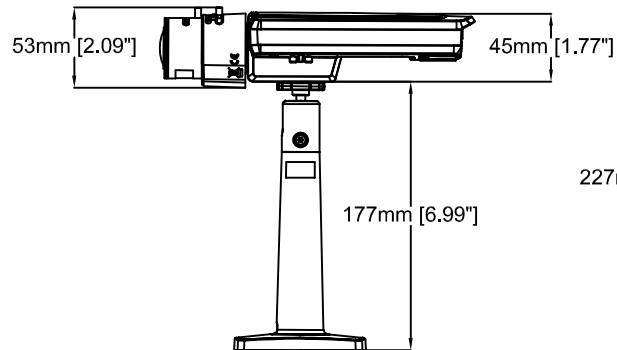

AXIS P1364 Network Camera

Revision	v.01	Revision date	2017-08-14
Paper size	A4	Release date	2015-12-17
Created by	JOT	Scale	1:2

AXIS P1364 Network Camera

Revision	v.02	Revision date	2017-08-14
Paper size	A4	Release date	2015-12-17
Created by	JOT/GAB	Scale	1:5

AXIS T91B21 Stand

Revision	v.01	Revision date	2017-08-14
Paper size	A4	Release date	2016-08-20
Created by	JOT	Scale	1:3