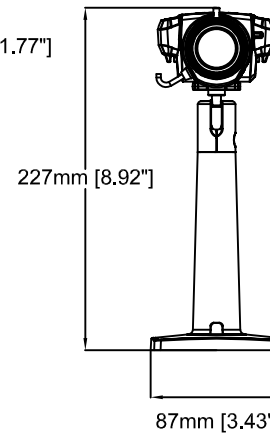

AXIS P1364 Network Camera

Revision	v.01	Revision date	2017-08-14
Paper size	A4	Release date	2015-12-17
Created by	JOT	Scale	1:2

AXIS P1364 Network Camera

Revision	v.02	Revision date	2017-08-14
Paper size	A4	Release date	2015-12-17
Created by	JOT/GAB	Scale	1:5

AXIS T91B21 Stand

Revision	v.01	Revision date	2017-08-14
Paper size	A4	Release date	2016-08-20
Created by	JOT	Scale	1:3