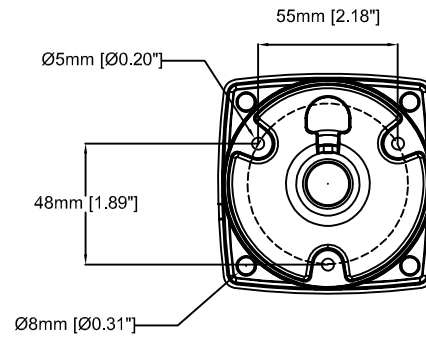

AXIS P1364 Network Camera

Revision	v.01	Revision date	2017-08-14
Paper size	A4	Release date	2015-12-17
Created by	JOT	Scale	1:2

AXIS P1364 Network Camera

Revision	v.02	Revision date	2017-08-14
Paper size	A4	Release date	2015-12-17
Created by	JOT/GAB	Scale	1:5

AXIS T91B21 Stand

Revision	v.01	Revision date	2017-08-14
Paper size	A4	Release date	2016-08-20
Created by	JOT	Scale	1:3