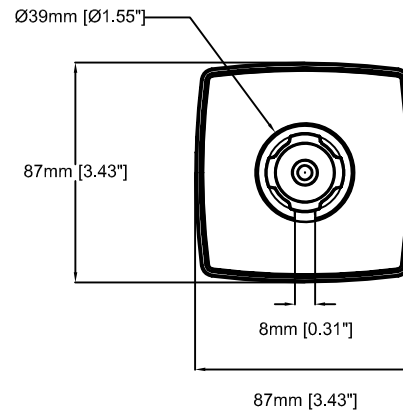

AXIS P1364 Network Camera

Revision	v.01	Revision date	2017-08-14
Paper size	A4	Release date	2015-12-17
Created by	JOT	Scale	1:2

AXIS P1364 Network Camera

Revision	v.02	Revision date	2017-08-14
Paper size	A4	Release date	2015-12-17
Created by	JOT/GAB	Scale	1:5

AXIS T91B21 Stand

Revision	v.01	Revision date	2017-08-14
Paper size	A4	Release date	2016-08-20
Created by	JOT	Scale	1:3