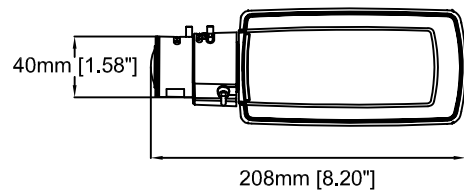

AXIS P1364 Network Camera

Revision	v.01	Revision date	2017-08-14
Paper size	A4	Release date	2015-12-17
Created by	JOT	Scale	1:2

AXIS P1364 Network Camera

Revision	v.02	Revision date	2017-08-14
Paper size	A4	Release date	2015-12-17
Created by	JOT/GAB	Scale	1:5

AXIS T91B21 Stand

Revision	v.01	Revision date	2017-08-14
Paper size	A4	Release date	2016-08-20
Created by	JOT	Scale	1:3