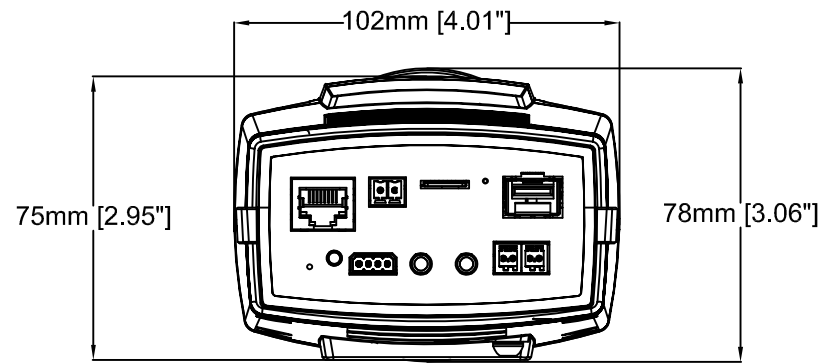

199mm [7.85"] 55mm [2.18"] 120mm [4.73"]

AXIS Q1659 Network Camera

Revision	v.01	Revision date	2017-02-01
Paper size	A4	Release date	2017-02-01
Created by	NAA	Scale	1:4

AXIS Q1659 55-250 mm

287mm [11.30"]

111mm [4.38"]

119mm [4.67"]

AXIS Q1659 Network Camera

Revision	v.01	Revision date	2017-08-10
Paper size	A4	Release date	2017-07-30
Created by	NAA	Scale	1:4

AXIS Q1659 Network Camera
24 mm, f/2.8

Revision	v.01	Revision date	2017-02-01
Paper size	A4	Release date	2017-02-01
Created by	NAA	Scale	1:2