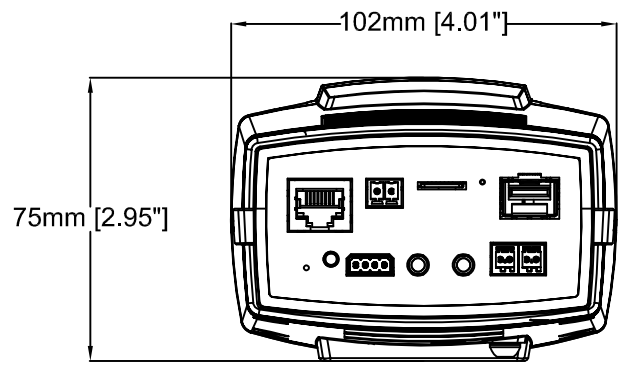

199mm [7.85"] 55mm [2.18"] 120mm [4.73"]

AXIS Q1659 Network Camera

Revision	v.01	Revision date	2017-02-01
Paper size	A4	Release date	2017-02-01
Created by	NAA	Scale	1:4

AXIS Q1659 55-250 mm

287mm [11.30"]

111mm [4.38"]

119mm [4.67"]

AXIS Q1659 Network Camera

Revision	v.01	Revision date	2017-08-10
Paper size	A4	Release date	2017-07-30
Created by	NAA	Scale	1:4

AXIS Q1659 Network Camera
24 mm, f/2.8

Revision	v.01	Revision date	2017-02-01
Paper size	A4	Release date	2017-02-01
Created by	NAA	Scale	1:2