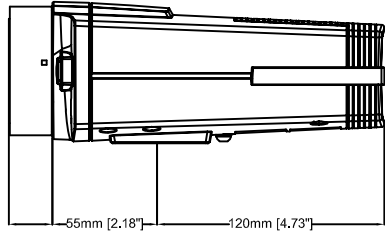

AXIS Q1659 24 mm, f/2.8

55mm [2.18"]
120mm [4.73"]
23mm [0.91"]