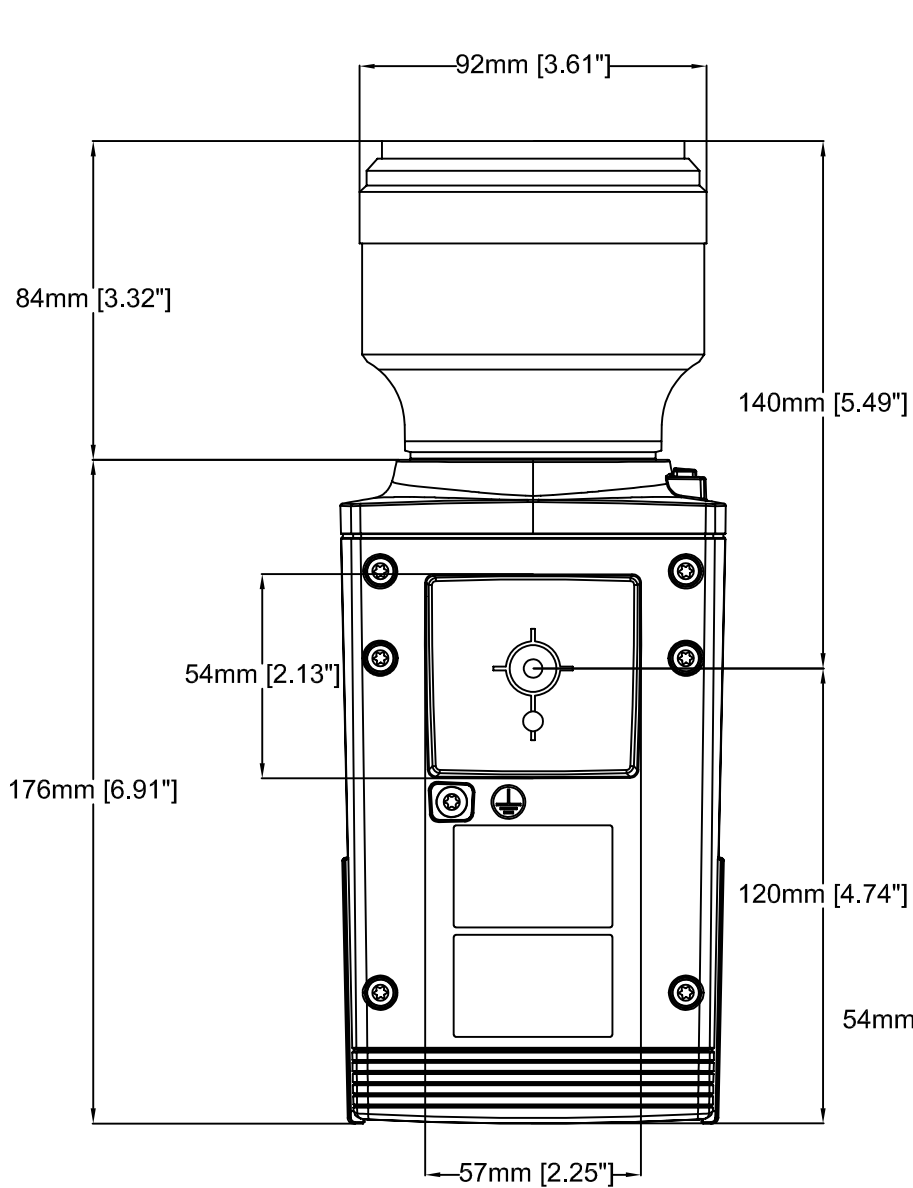

199mm [7.85"] 55mm [2.18"] 120mm [4.73"]

AXIS Q1659 Network Camera

Revision	v.01	Revision date	2017-02-01
Paper size	A4	Release date	2017-02-01
Created by	NAA	Scale	1:4

AXIS Q1659 55-250 mm

287mm [11.30"]

111mm [4.38"]

119mm [4.67"]

AXIS Q1659 Network Camera

Revision	v.01	Revision date	2017-08-10
Paper size	A4	Release date	2017-07-30
Created by	NAA	Scale	1:4

AXIS Q1659 Network Camera
24 mm, f/2.8

Revision	v.01	Revision date	2017-02-01
Paper size	A4	Release date	2017-02-01
Created by	NAA	Scale	1:2

AXIS Q1659 Network Camera

35 mm f/2

Revision	v.01	Revision date	2017-02-01
Paper size	A4	Release date	2017-02-01
Created by	NAA	Scale	1:2

AXIS Q1659 Network Camera

50 mm, f/1.4

Revision	v.01	Revision date	2017-02-01
Paper size	A4	Release date	2017-02-01
Created by	NAA	Scale	1:2

AXIS Q1659 Network Camera

85 mm, f/1.2L

Revision	v.01	Revision date	2017-02-01
Paper size	A4	Release date	2017-02-01
Created by	NAA	Scale	1:2

AXIS Q1659 Network Camera

100 mm, f/2.8L

Revision	v.01	Revision date	2017-02-01
Paper size	A4	Release date	2017-02-01
Created by	NAA	Scale	1:2