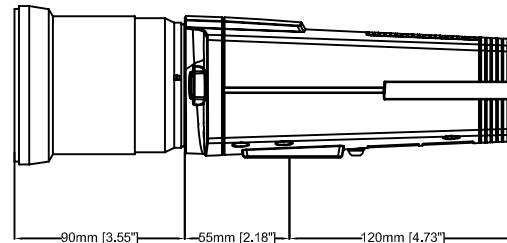

84mm [3.32"] 55mm [2.18"] 120mm [4.73"]

AXIS Q1659 100 mm, f/2.8L

AXIS Q1659 10-22 mm, f/3.5-4.5

AXIS Q1659 70-200 mm, f/2.8L

123mm [4.85"] 55mm [2.18"] 120mm [4.73"]

90mm [3.55"] 55mm [2.18"] 120mm [4.73"]

199mm [7.85"] 55mm [2.18"] 120mm [4.73"]

AXIS Q1659 Network Camera

Revision	v.01	Revision date	2017-02-01
Paper size	A4	Release date	2017-02-01
Created by	NAA	Scale	1:4

AXIS Q1659 55-250 mm

287mm [11.30"]

111mm [4.38"]

119mm [4.67"]

AXIS Q1659 Network Camera

Revision	v.01	Revision date	2017-08-10
Paper size	A4	Release date	2017-07-30
Created by	NAA	Scale	1:4

AXIS Q1659 Network Camera
24 mm, f/2.8

Revision	v.01	Revision date	2017-02-01
Paper size	A4	Release date	2017-02-01
Created by	NAA	Scale	1:2