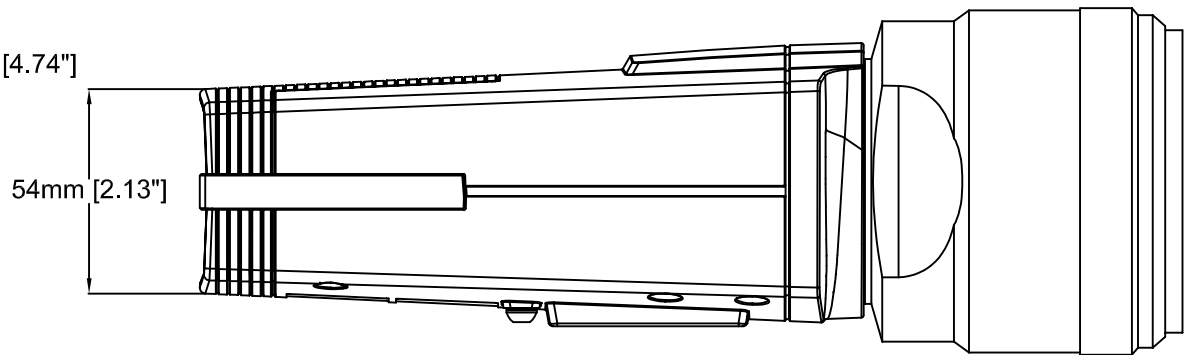

199mm [7.85"] 55mm [2.18"] 120mm [4.73"]

AXIS Q1659 Network Camera

Revision	v.01	Revision date	2017-02-01
Paper size	A4	Release date	2017-02-01
Created by	NAA	Scale	1:4

AXIS Q1659 55-250 mm

287mm [11.30"]

111mm [4.38"]

119mm [4.67"]

AXIS Q1659 Network Camera

Revision	v.01	Revision date	2017-08-10
Paper size	A4	Release date	2017-07-30
Created by	NAA	Scale	1:4

AXIS Q1659 Network Camera
24 mm, f/2.8

Revision	v.01	Revision date	2017-02-01
Paper size	A4	Release date	2017-02-01
Created by	NAA	Scale	1:2

AXIS Q1659 Network Camera

35 mm f/2

Revision	v.01	Revision date	2017-02-01
Paper size	A4	Release date	2017-02-01
Created by	NAA	Scale	1:2

AXIS Q1659 Network Camera

50 mm, f/1.4

Revision	v.01	Revision date	2017-02-01
Paper size	A4	Release date	2017-02-01
Created by	NAA	Scale	1:2