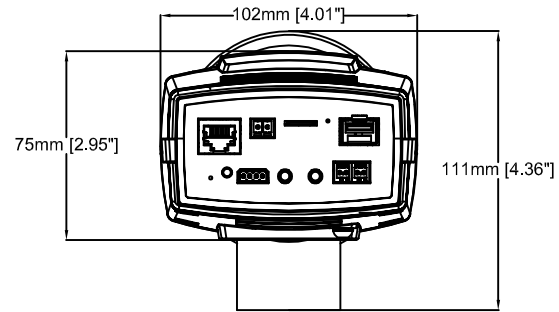

199mm [7.85"] 55mm [2.18"] 120mm [4.73"]

AXIS Q1659 Network Camera

Revision	v.01	Revision date	2017-02-01
Paper size	A4	Release date	2017-02-01
Created by	NAA	Scale	1:4

AXIS Q1659 55-250 mm

287mm [11.30"]

111mm [4.38"]

119mm [4.67"]

AXIS Q1659 Network Camera

Revision	v.01	Revision date	2017-08-10
Paper size	A4	Release date	2017-07-30
Created by	NAA	Scale	1:4

AXIS Q1659 Network Camera
24 mm, f/2.8

Revision	v.01	Revision date	2017-02-01
Paper size	A4	Release date	2017-02-01
Created by	NAA	Scale	1:2

AXIS Q1659 Network Camera

85 mm, f/1.2L

Revision	v.01	Revision date	2017-02-01
Paper size	A4	Release date	2017-02-01
Created by	NAA	Scale	1:2

AXIS Q1659 Network Camera

100 mm, f/2.8L

Revision	v.01	Revision date	2017-02-01
Paper size	A4	Release date	2017-02-01
Created by	NAA	Scale	1:2

AXIS Q1659 Network Camera

10–22 mm, f/3.5-4.5

Revision	v.01	Revision date	2017-02-01
Paper size	A4	Release date	2017-02-01
Created by	NAA	Scale	1:2

AXIS Q1659 Network Camera

70–200 mm, f/2.8L

Revision	v.01	Revision date	2017-02-01
Paper size	A4	Release date	2017-02-01
Created by	NAA	Scale	1:2