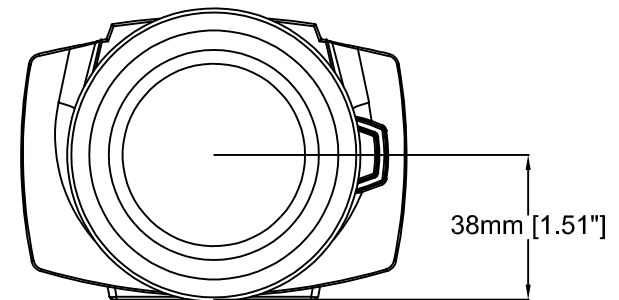

199mm [7.85"] 55mm [2.18"] 120mm [4.73"]

AXIS Q1659 Network Camera

Revision	v.01	Revision date	2017-02-01
Paper size	A4	Release date	2017-02-01
Created by	NAA	Scale	1:4

AXIS Q1659 55-250 mm

287mm [11.30"]

111mm [4.38"]

119mm [4.67"]

AXIS Q1659 Network Camera

Revision	v.01	Revision date	2017-08-10
Paper size	A4	Release date	2017-07-30
Created by	NAA	Scale	1:4

AXIS Q1659 Network Camera
24 mm, f/2.8

Revision	v.01	Revision date	2017-02-01
Paper size	A4	Release date	2017-02-01
Created by	NAA	Scale	1:2

AXIS Q1659 Network Camera

35 mm f/2

Revision	v.01	Revision date	2017-02-01
Paper size	A4	Release date	2017-02-01
Created by	NAA	Scale	1:2

AXIS Q1659 Network Camera

50 mm, f/1.4

Revision	v.01	Revision date	2017-02-01
Paper size	A4	Release date	2017-02-01
Created by	NAA	Scale	1:2