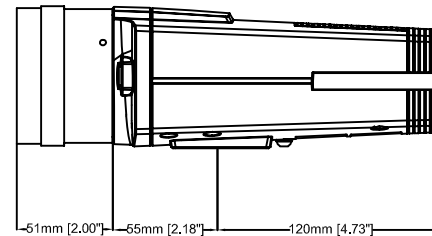

AXIS Q1659 50 mm, f/1.4

51mm [2.00"] 55mm [2.18"] 120mm [4.73"]