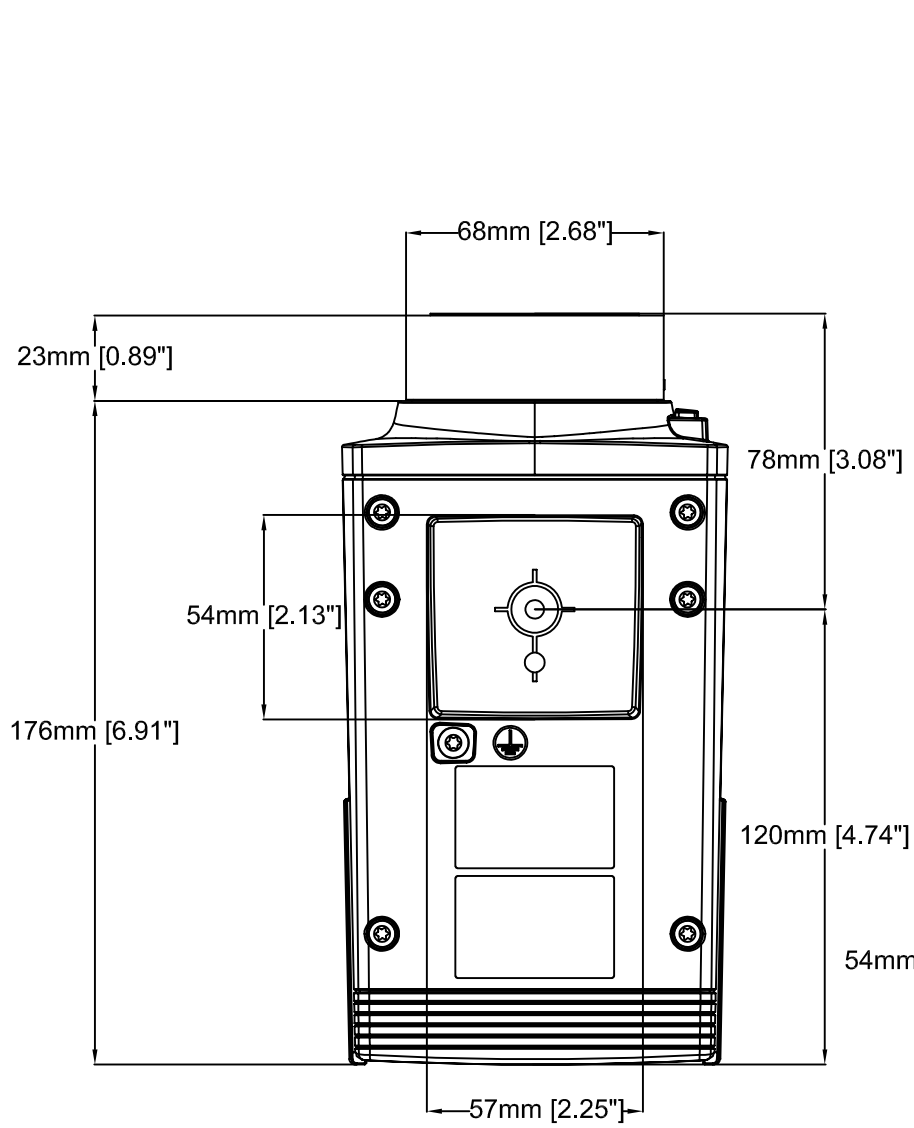

199mm [7.85"] 55mm [2.18"] 120mm [4.73"]

AXIS Q1659 Network Camera

Revision	v.01	Revision date	2017-02-01
Paper size	A4	Release date	2017-02-01
Created by	NAA	Scale	1:4

AXIS Q1659 55-250 mm

287mm [11.30"]

111mm [4.38"]

119mm [4.67"]

AXIS Q1659 Network Camera

Revision	v.01	Revision date	2017-08-10
Paper size	A4	Release date	2017-07-30
Created by	NAA	Scale	1:4

AXIS Q1659 Network Camera
24 mm, f/2.8

Revision	v.01	Revision date	2017-02-01
Paper size	A4	Release date	2017-02-01
Created by	NAA	Scale	1:2

AXIS Q1659 Network Camera

10–22 mm, f/3.5-4.5

Revision	v.01	Revision date	2017-02-01
Paper size	A4	Release date	2017-02-01
Created by	NAA	Scale	1:2

AXIS Q1659 Network Camera

70–200 mm, f/2.8L

Revision	v.01	Revision date	2017-02-01
Paper size	A4	Release date	2017-02-01
Created by	NAA	Scale	1:2

AXIS Q1659 Network Camera

55-250 mm, f/4-5.6

Revision	v.01	Revision date	2017-08-10
Paper size	A4	Release date	2017-07-30
Created by	JOT/NAA	Scale	1:2