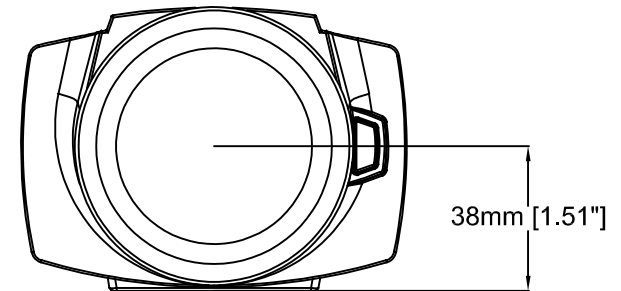

199mm [7.85"] 55mm [2.18"] 120mm [4.73"]

AXIS Q1659 Network Camera

Revision	v.01	Revision date	2017-02-01
Paper size	A4	Release date	2017-02-01
Created by	NAA	Scale	1:4

AXIS Q1659 55-250 mm

287mm [11.30"]

111mm [4.38"]

119mm [4.67"]

AXIS Q1659 Network Camera

Revision	v.01	Revision date	2017-08-10
Paper size	A4	Release date	2017-07-30
Created by	NAA	Scale	1:4

AXIS Q1659 Network Camera
24 mm, f/2.8

Revision	v.01	Revision date	2017-02-01
Paper size	A4	Release date	2017-02-01
Created by	NAA	Scale	1:2

AXIS Q1659 Network Camera

35 mm f/2

Revision	v.01	Revision date	2017-02-01
Paper size	A4	Release date	2017-02-01
Created by	NAA	Scale	1:2

AXIS Q1659 Network Camera

50 mm, f/1.4

Revision	v.01	Revision date	2017-02-01
Paper size	A4	Release date	2017-02-01
Created by	NAA	Scale	1:2