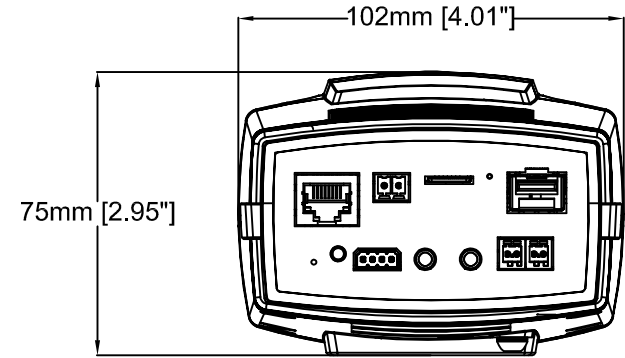

AXIS Q1659 Network Camera

50 mm, f/1.4

Revision	v.01	Revision date	2017-02-01
Paper size	A4	Release date	2017-02-01
Created by	NAA	Scale	1:2