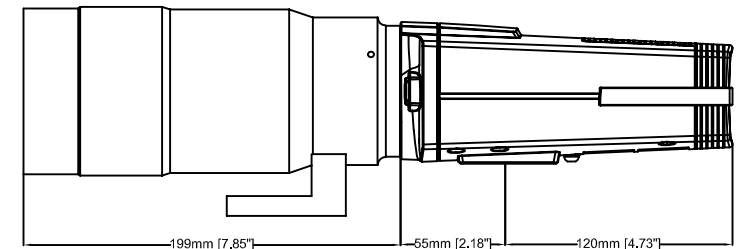

84mm [3.32"] 55mm [2.18"] 120mm [4.73"]

AXIS Q1659 100 mm, f/2.8L

AXIS Q1659 10-22 mm, f/3.5-4.5

AXIS Q1659 70-200 mm, f/2.8L

123mm [4.85"] 55mm [2.18"] 120mm [4.73"]

90mm [3.55"] 55mm [2.18"] 120mm [4.73"]

199mm [7.85"] 55mm [2.18"] 120mm [4.73"]

AXIS Q1659 Network Camera

Revision	v.01	Revision date	2017-02-01
Paper size	A4	Release date	2017-02-01
Created by	NAA	Scale	1:4

AXIS Q1659 55-250 mm

287mm [11.30"]

111mm [4.38"]

119mm [4.67"]

AXIS Q1659 Network Camera

Revision	v.01	Revision date	2017-08-10
Paper size	A4	Release date	2017-07-30
Created by	NAA	Scale	1:4

AXIS Q1659 Network Camera
24 mm, f/2.8

Revision	v.01	Revision date	2017-02-01
Paper size	A4	Release date	2017-02-01
Created by	NAA	Scale	1:2