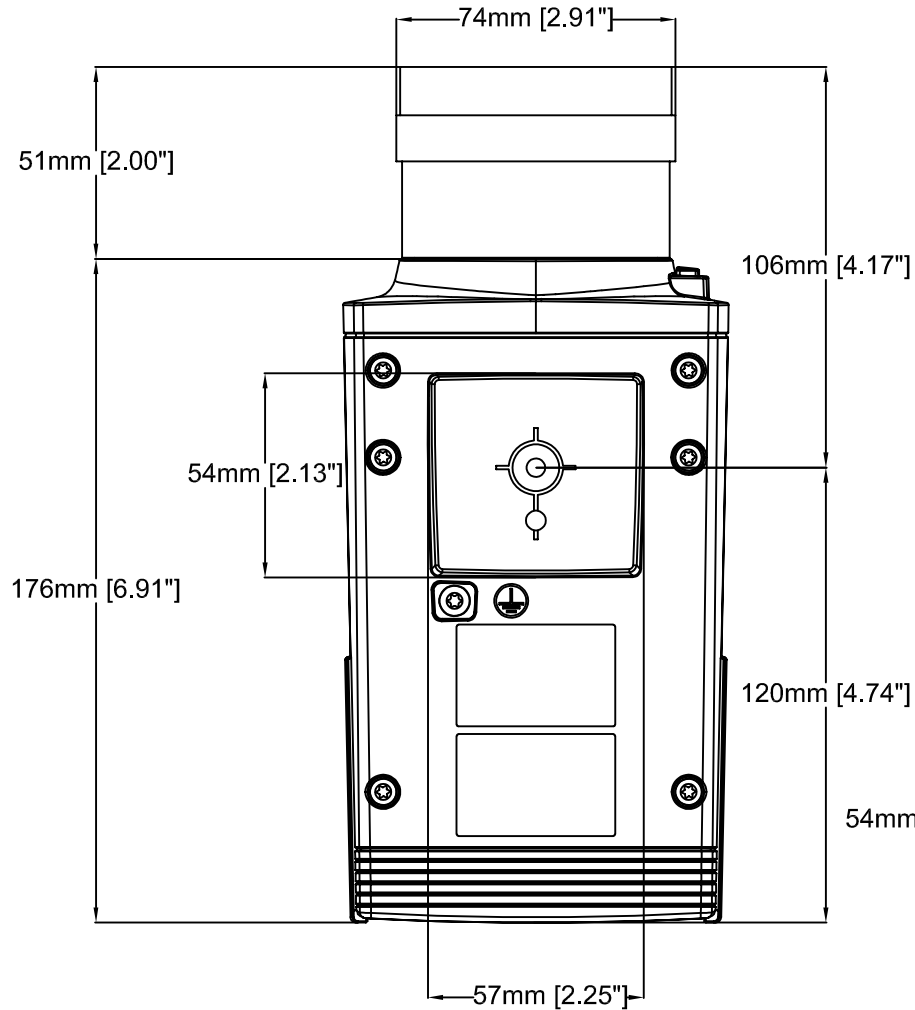

199mm [7.85"] 55mm [2.18"] 120mm [4.73"]

AXIS Q1659 Network Camera

Revision	v.01	Revision date	2017-02-01
Paper size	A4	Release date	2017-02-01
Created by	NAA	Scale	1:4

AXIS Q1659 55-250 mm

287mm [11.30"]

111mm [4.38"]

119mm [4.67"]

AXIS Q1659 Network Camera

Revision	v.01	Revision date	2017-08-10
Paper size	A4	Release date	2017-07-30
Created by	NAA	Scale	1:4

AXIS Q1659 Network Camera
24 mm, f/2.8

Revision	v.01	Revision date	2017-02-01
Paper size	A4	Release date	2017-02-01
Created by	NAA	Scale	1:2

AXIS Q1659 Network Camera

35 mm f/2

Revision	v.01	Revision date	2017-02-01
Paper size	A4	Release date	2017-02-01
Created by	NAA	Scale	1:2

AXIS Q1659 Network Camera

50 mm, f/1.4

Revision	v.01	Revision date	2017-02-01
Paper size	A4	Release date	2017-02-01
Created by	NAA	Scale	1:2

AXIS Q1659 Network Camera

55-250 mm, f/4-5.6

Revision	v.01	Revision date	2017-08-10
Paper size	A4	Release date	2017-07-30
Created by	JOT/NAA	Scale	1:2