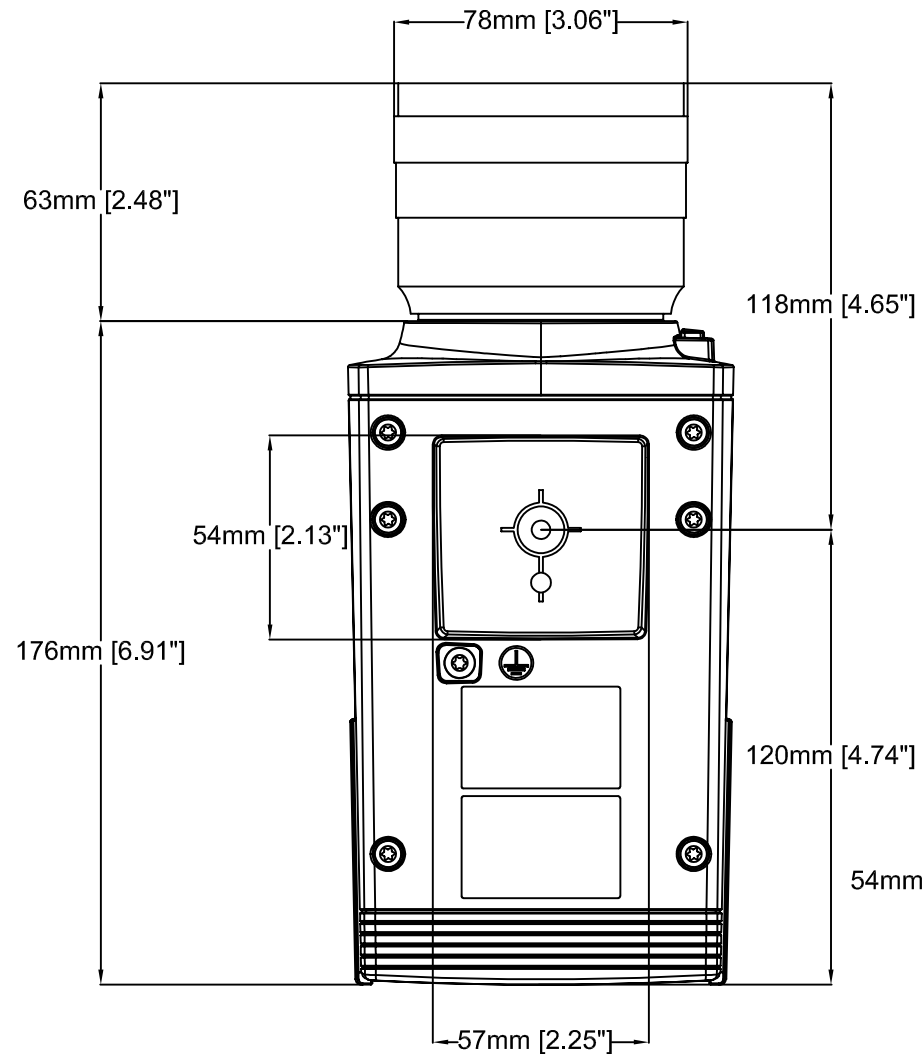

199mm [7.85"] 55mm [2.18"] 120mm [4.73"]

AXIS Q1659 Network Camera

Revision	v.01	Revision date	2017-02-01
Paper size	A4	Release date	2017-02-01
Created by	NAA	Scale	1:4

AXIS Q1659 55-250 mm

287mm [11.30"]

111mm [4.38"]

119mm [4.67"]

AXIS Q1659 Network Camera

Revision	v.01	Revision date	2017-08-10
Paper size	A4	Release date	2017-07-30
Created by	NAA	Scale	1:4

AXIS Q1659 Network Camera
24 mm, f/2.8

Revision	v.01	Revision date	2017-02-01
Paper size	A4	Release date	2017-02-01
Created by	NAA	Scale	1:2

AXIS Q1659 Network Camera

35 mm f/2

Revision	v.01	Revision date	2017-02-01
Paper size	A4	Release date	2017-02-01
Created by	NAA	Scale	1:2

AXIS Q1659 Network Camera

50 mm, f/1.4

Revision	v.01	Revision date	2017-02-01
Paper size	A4	Release date	2017-02-01
Created by	NAA	Scale	1:2

AXIS Q1659 Network Camera

10–22 mm, f/3.5-4.5

Revision	v.01	Revision date	2017-02-01
Paper size	A4	Release date	2017-02-01
Created by	NAA	Scale	1:2

AXIS Q1659 Network Camera

70–200 mm, f/2.8L

Revision	v.01	Revision date	2017-02-01
Paper size	A4	Release date	2017-02-01
Created by	NAA	Scale	1:2