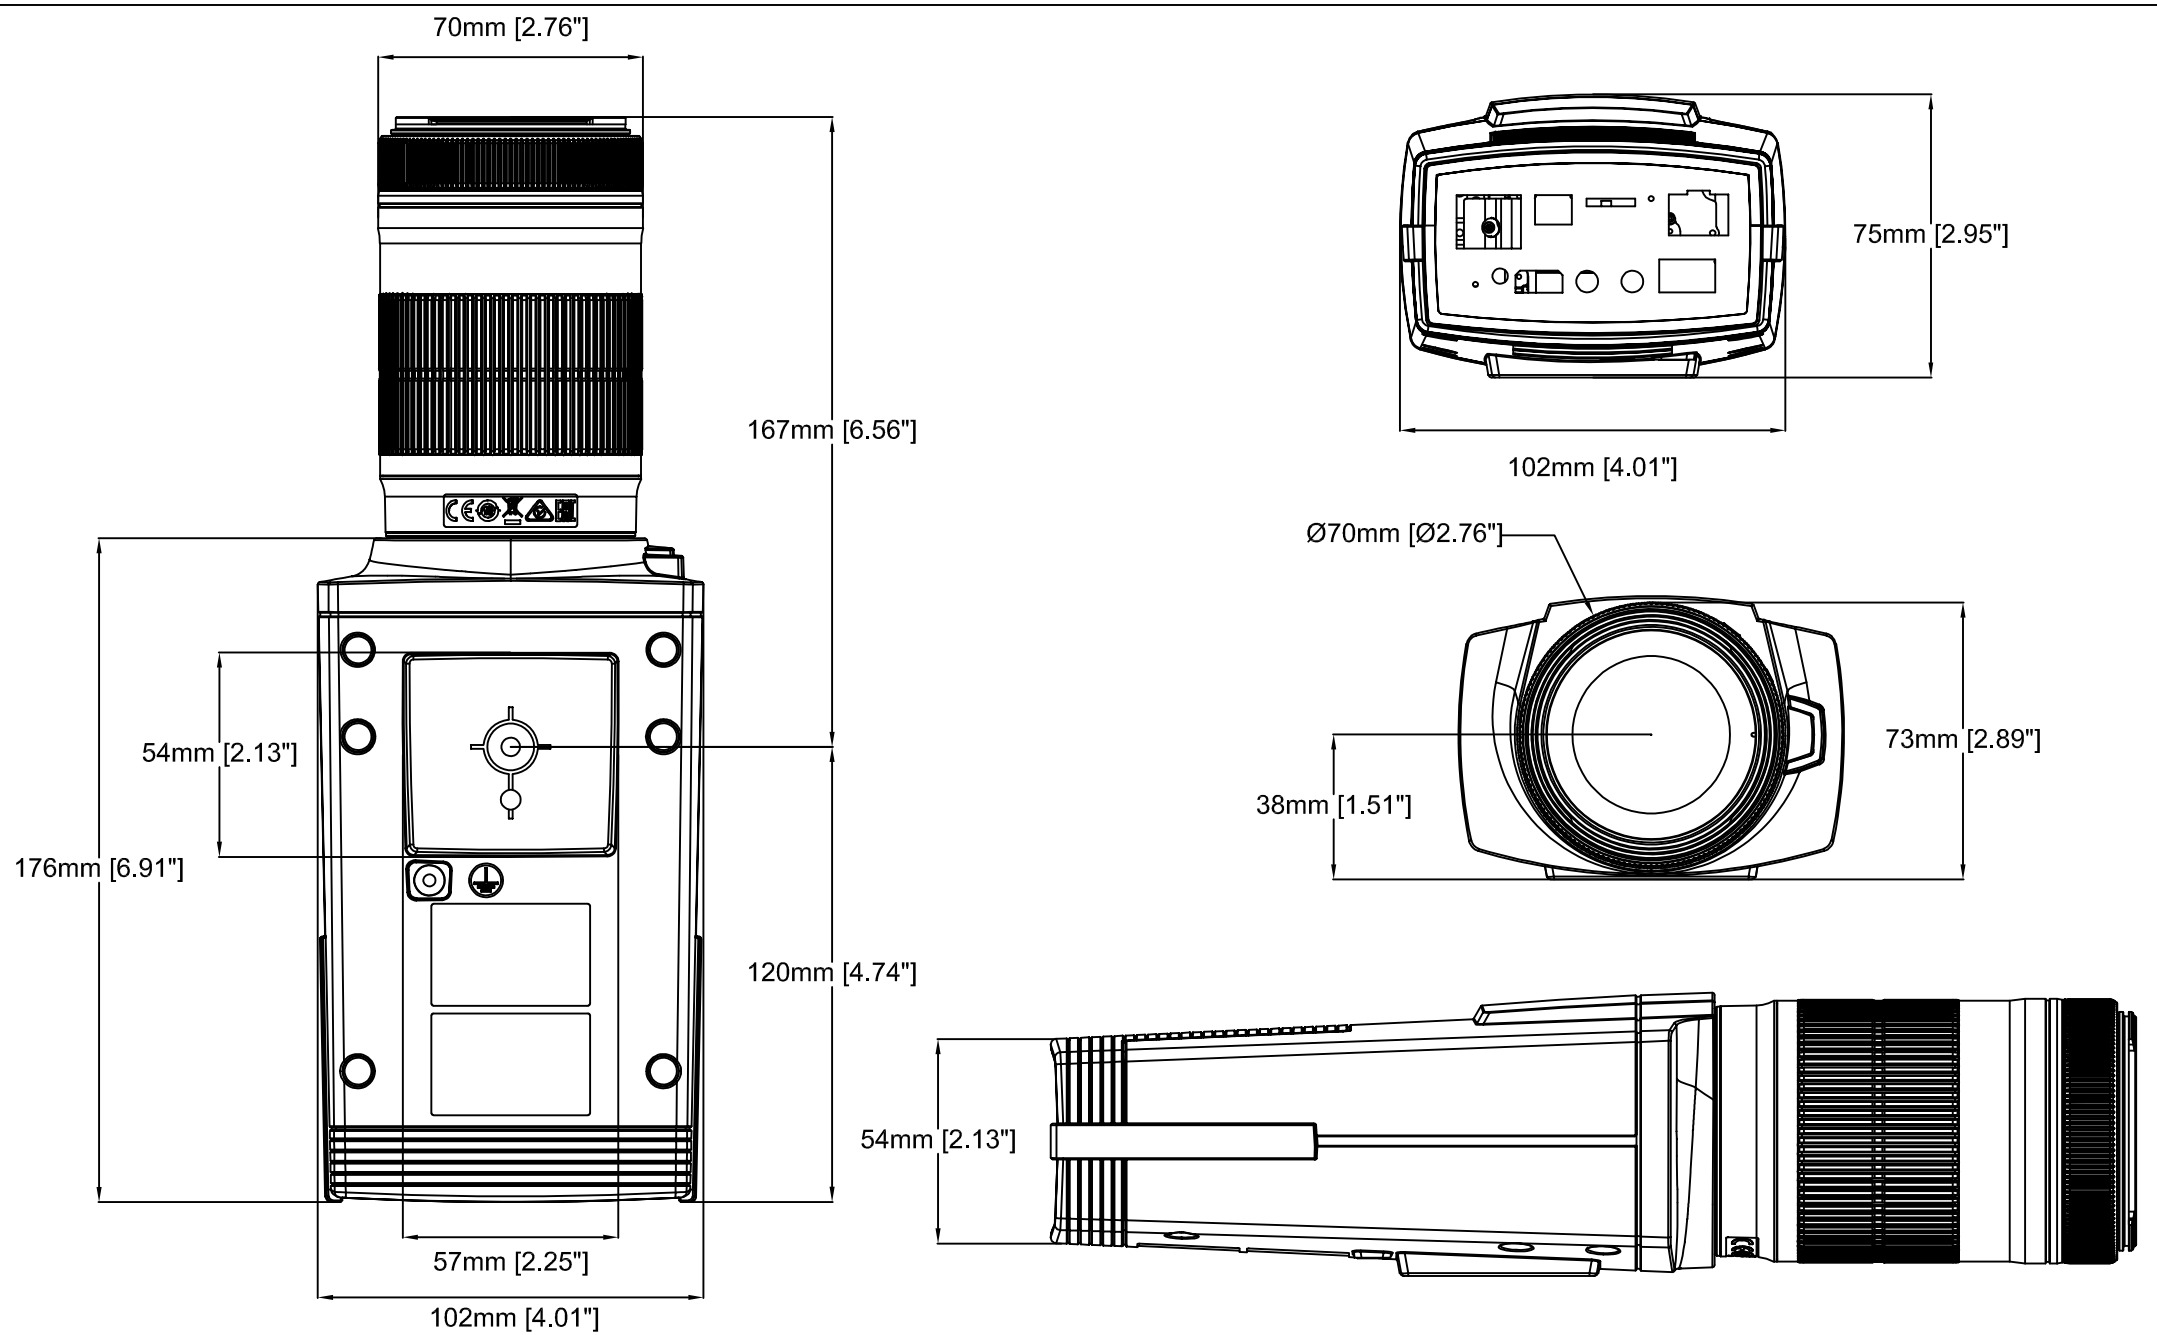

199mm [7.85"] 55mm [2.18"] 120mm [4.73"]

AXIS Q1659 Network Camera

Revision	v.01	Revision date	2017-02-01
Paper size	A4	Release date	2017-02-01
Created by	NAA	Scale	1:4

AXIS Q1659 55-250 mm

287mm [11.30"]

AXIS Q1659 Network Camera

85 mm, f/1.2L

Revision	v.01	Revision date	2017-02-01
Paper size	A4	Release date	2017-02-01
Created by	NAA	Scale	1:2

AXIS Q1659 Network Camera

100 mm, f/2.8L

Revision	v.01	Revision date	2017-02-01
Paper size	A4	Release date	2017-02-01
Created by	NAA	Scale	1:2

AXIS Q1659 Network Camera

10–22 mm, f/3.5-4.5

Revision	v.01	Revision date	2017-02-01
Paper size	A4	Release date	2017-02-01
Created by	NAA	Scale	1:2

AXIS Q1659 Network Camera

70–200 mm, f/2.8L

Revision	v.01	Revision date	2017-02-01
Paper size	A4	Release date	2017-02-01
Created by	NAA	Scale	1:2

AXIS Q1659 Network Camera

55-250 mm, f/4-5.6

Revision	v.01	Revision date	2017-08-10
Paper size	A4	Release date	2017-07-30
Created by	JOT/NAA	Scale	1:2