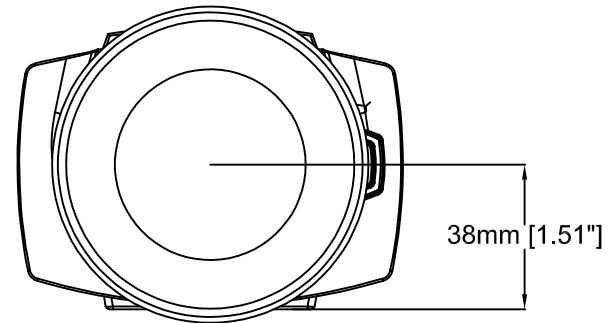

199mm [7.85"] 55mm [2.18"] 120mm [4.73"]

AXIS Q1659 Network Camera

Revision	v.01	Revision date	2017-02-01
Paper size	A4	Release date	2017-02-01
Created by	NAA	Scale	1:4

AXIS Q1659 55-250 mm

287mm [11.30"]

111mm [4.38"]

119mm [4.67"]

AXIS Q1659 Network Camera

Revision	v.01	Revision date	2017-08-10
Paper size	A4	Release date	2017-07-30
Created by	NAA	Scale	1:4

AXIS Q1659 Network Camera
24 mm, f/2.8

Revision	v.01	Revision date	2017-02-01
Paper size	A4	Release date	2017-02-01
Created by	NAA	Scale	1:2

AXIS Q1659 Network Camera

85 mm, f/1.2L

Revision	v.01	Revision date	2017-02-01
Paper size	A4	Release date	2017-02-01
Created by	NAA	Scale	1:2

AXIS Q1659 Network Camera

100 mm, f/2.8L

Revision	v.01	Revision date	2017-02-01
Paper size	A4	Release date	2017-02-01
Created by	NAA	Scale	1:2

AXIS Q1659 Network Camera

10–22 mm, f/3.5-4.5

Revision	v.01	Revision date	2017-02-01
Paper size	A4	Release date	2017-02-01
Created by	NAA	Scale	1:2

AXIS Q1659 Network Camera

70–200 mm, f/2.8L

Revision	v.01	Revision date	2017-02-01
Paper size	A4	Release date	2017-02-01
Created by	NAA	Scale	1:2