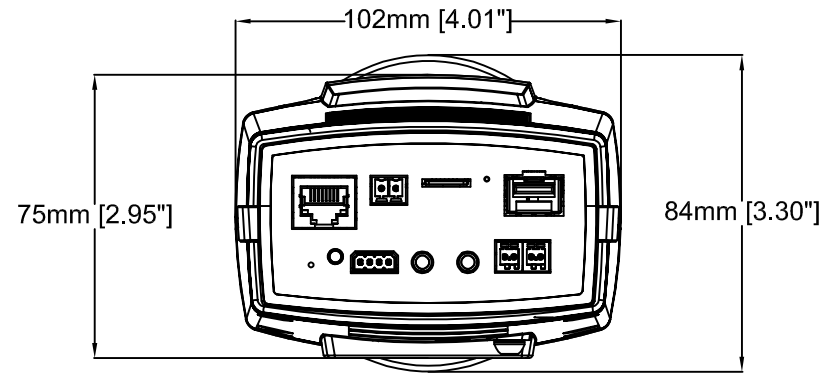

199mm [7.85"] 55mm [2.18"] 120mm [4.73"]

AXIS Q1659 Network Camera

Revision	v.01	Revision date	2017-02-01
Paper size	A4	Release date	2017-02-01
Created by	NAA	Scale	1:4

AXIS Q1659 55-250 mm

287mm [11.30"]

AXIS Q1659 Network Camera

85 mm, f/1.2L

Revision	v.01	Revision date	2017-02-01
Paper size	A4	Release date	2017-02-01
Created by	NAA	Scale	1:2

AXIS Q1659 Network Camera

100 mm, f/2.8L

Revision	v.01	Revision date	2017-02-01
Paper size	A4	Release date	2017-02-01
Created by	NAA	Scale	1:2

AXIS Q1659 Network Camera

10–22 mm, f/3.5-4.5

Revision	v.01	Revision date	2017-02-01
Paper size	A4	Release date	2017-02-01
Created by	NAA	Scale	1:2

AXIS Q1659 Network Camera

70–200 mm, f/2.8L

Revision	v.01	Revision date	2017-02-01
Paper size	A4	Release date	2017-02-01
Created by	NAA	Scale	1:2