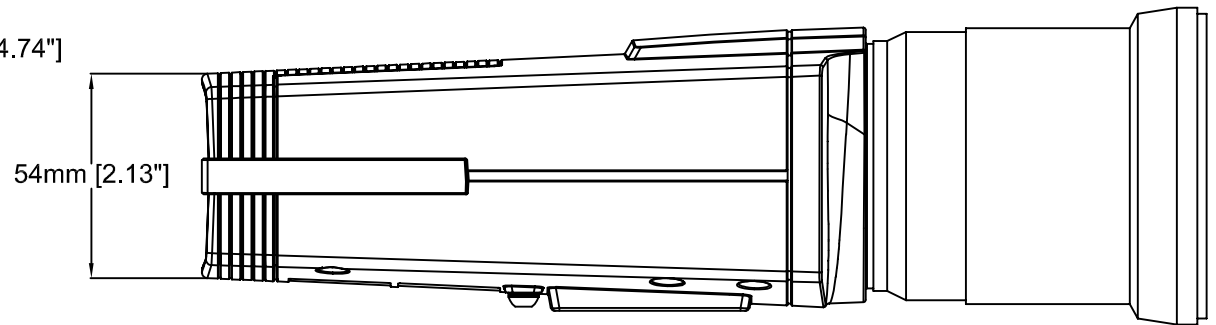

AXIS Q1659 Network Camera

85 mm, f/1.2L

Revision	v.01	Revision date	2017-02-01
Paper size	A4	Release date	2017-02-01
Created by	NAA	Scale	1:2

AXIS Q1659 Network Camera

100 mm, f/2.8L

Revision	v.01	Revision date	2017-02-01
Paper size	A4	Release date	2017-02-01
Created by	NAA	Scale	1:2

AXIS Q1659 Network Camera

10–22 mm, f/3.5-4.5

Revision	v.01	Revision date	2017-02-01
Paper size	A4	Release date	2017-02-01
Created by	NAA	Scale	1:2

AXIS Q1659 Network Camera

70–200 mm, f/2.8L

Revision	v.01	Revision date	2017-02-01
Paper size	A4	Release date	2017-02-01
Created by	NAA	Scale	1:2