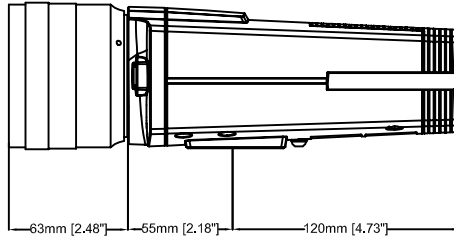

AXIS Q1659 35 mm f/2

63mm [2.48"] 55mm [2.18"] 120mm [4.73"]