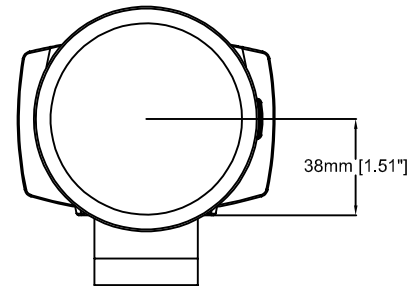

199mm [7.85"] 55mm [2.18"] 120mm [4.73"]

AXIS Q1659 Network Camera

Revision	v.01	Revision date	2017-02-01
Paper size	A4	Release date	2017-02-01
Created by	NAA	Scale	1:4

AXIS Q1659 55-250 mm

287mm [11.30"]

111mm [4.38"]

119mm [4.67"]

AXIS Q1659 Network Camera

Revision	v.01	Revision date	2017-08-10
Paper size	A4	Release date	2017-07-30
Created by	NAA	Scale	1:4

AXIS Q1659 Network Camera
24 mm, f/2.8

Revision	v.01	Revision date	2017-02-01
Paper size	A4	Release date	2017-02-01
Created by	NAA	Scale	1:2

AXIS Q1659 Network Camera

85 mm, f/1.2L

Revision	v.01	Revision date	2017-02-01
Paper size	A4	Release date	2017-02-01
Created by	NAA	Scale	1:2

AXIS Q1659 Network Camera

100 mm, f/2.8L

Revision	v.01	Revision date	2017-02-01
Paper size	A4	Release date	2017-02-01
Created by	NAA	Scale	1:2

AXIS Q1659 Network Camera

10–22 mm, f/3.5-4.5

Revision	v.01	Revision date	2017-02-01
Paper size	A4	Release date	2017-02-01
Created by	NAA	Scale	1:2

AXIS Q1659 Network Camera

70–200 mm, f/2.8L

Revision	v.01	Revision date	2017-02-01
Paper size	A4	Release date	2017-02-01
Created by	NAA	Scale	1:2