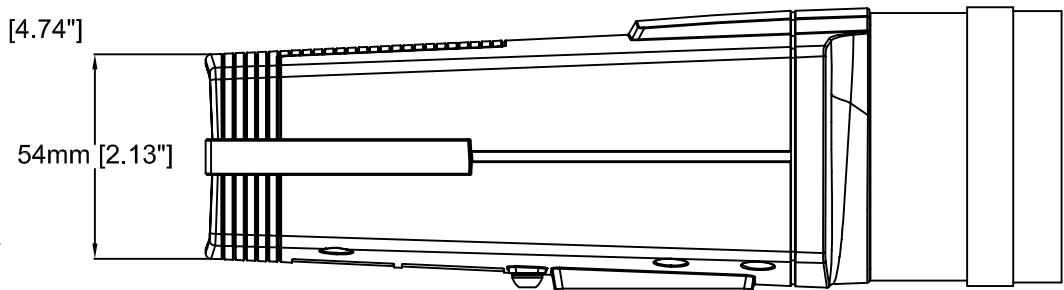

AXIS Q1659 Network Camera

50 mm, f/1.4

Revision	v.01	Revision date	2017-02-01
Paper size	A4	Release date	2017-02-01
Created by	NAA	Scale	1:2