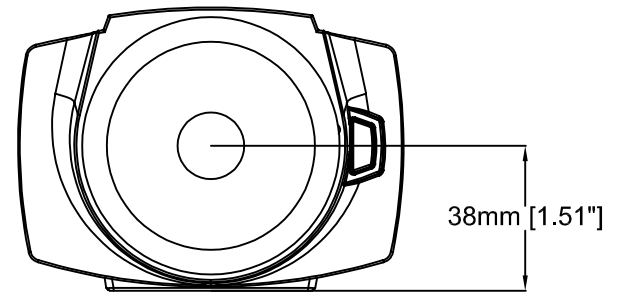

199mm [7.85"] 55mm [2.18"] 120mm [4.73"]

AXIS Q1659 Network Camera

Revision	v.01	Revision date	2017-02-01
Paper size	A4	Release date	2017-02-01
Created by	NAA	Scale	1:4

AXIS Q1659 55-250 mm

287mm [11.30"]

111mm [4.38"]

119mm [4.67"]

AXIS Q1659 Network Camera

Revision	v.01	Revision date	2017-08-10
Paper size	A4	Release date	2017-07-30
Created by	NAA	Scale	1:4

AXIS Q1659 Network Camera
24 mm, f/2.8

Revision	v.01	Revision date	2017-02-01
Paper size	A4	Release date	2017-02-01
Created by	NAA	Scale	1:2