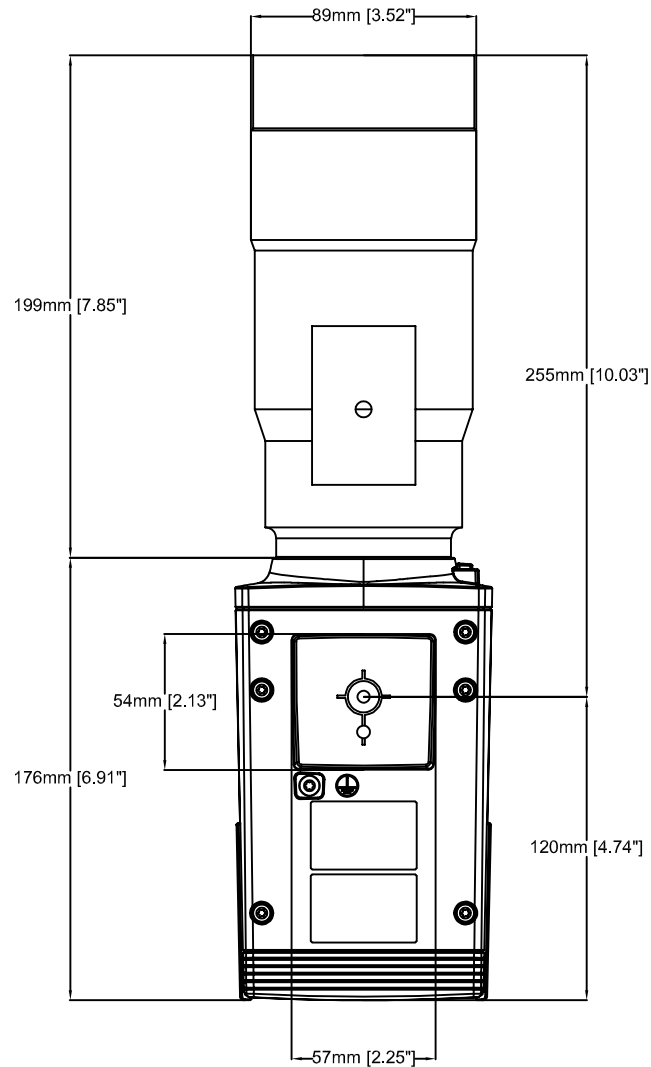

199mm [7.85"] 55mm [2.18"] 120mm [4.73"]

AXIS Q1659 Network Camera

Revision	v.01	Revision date	2017-02-01
Paper size	A4	Release date	2017-02-01
Created by	NAA	Scale	1:4

AXIS Q1659 55-250 mm

287mm [11.30"]

111mm [4.38"]

119mm [4.67"]

AXIS Q1659 Network Camera

Revision	v.01	Revision date	2017-08-10
Paper size	A4	Release date	2017-07-30
Created by	NAA	Scale	1:4

AXIS Q1659 Network Camera
24 mm, f/2.8

Revision	v.01	Revision date	2017-02-01
Paper size	A4	Release date	2017-02-01
Created by	NAA	Scale	1:2

AXIS Q1659 Network Camera

85 mm, f/1.2L

Revision	v.01	Revision date	2017-02-01
Paper size	A4	Release date	2017-02-01
Created by	NAA	Scale	1:2

AXIS Q1659 Network Camera

100 mm, f/2.8L

Revision	v.01	Revision date	2017-02-01
Paper size	A4	Release date	2017-02-01
Created by	NAA	Scale	1:2

AXIS Q1659 Network Camera

10–22 mm, f/3.5-4.5

Revision	v.01	Revision date	2017-02-01
Paper size	A4	Release date	2017-02-01
Created by	NAA	Scale	1:2

AXIS Q1659 Network Camera

70–200 mm, f/2.8L

Revision	v.01	Revision date	2017-02-01
Paper size	A4	Release date	2017-02-01
Created by	NAA	Scale	1:2