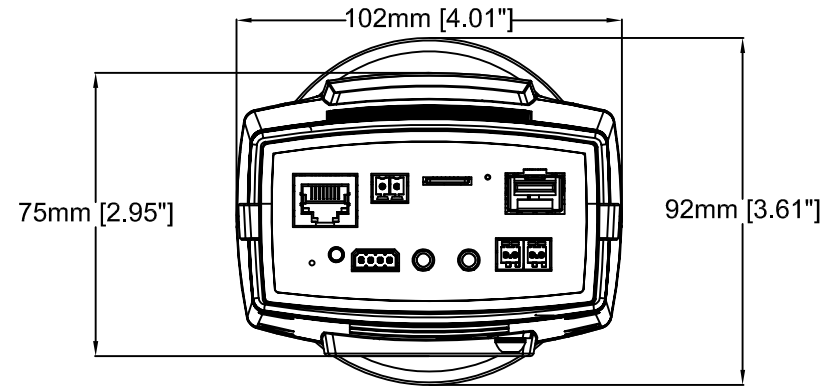

199mm [7.85"] 55mm [2.18"] 120mm [4.73"]

AXIS Q1659 Network Camera

Revision	v.01	Revision date	2017-02-01
Paper size	A4	Release date	2017-02-01
Created by	NAA	Scale	1:4

AXIS Q1659 55-250 mm

287mm [11.30"]

111mm [4.38"]

119mm [4.67"]

AXIS Q1659 Network Camera

Revision	v.01	Revision date	2017-08-10
Paper size	A4	Release date	2017-07-30
Created by	NAA	Scale	1:4

AXIS Q1659 Network Camera
24 mm, f/2.8

Revision	v.01	Revision date	2017-02-01
Paper size	A4	Release date	2017-02-01
Created by	NAA	Scale	1:2

AXIS Q1659 Network Camera

35 mm f/2

Revision	v.01	Revision date	2017-02-01
Paper size	A4	Release date	2017-02-01
Created by	NAA	Scale	1:2

AXIS Q1659 Network Camera

50 mm, f/1.4

Revision	v.01	Revision date	2017-02-01
Paper size	A4	Release date	2017-02-01
Created by	NAA	Scale	1:2

AXIS Q1659 Network Camera

85 mm, f/1.2L

Revision	v.01	Revision date	2017-02-01
Paper size	A4	Release date	2017-02-01
Created by	NAA	Scale	1:2

AXIS Q1659 Network Camera

100 mm, f/2.8L

Revision	v.01	Revision date	2017-02-01
Paper size	A4	Release date	2017-02-01
Created by	NAA	Scale	1:2