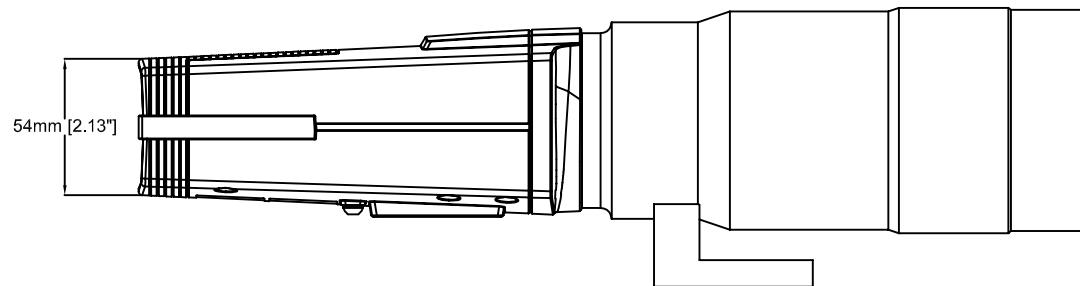

AXIS Q1659 Network Camera

70–200 mm, f/2.8L

Revision	v.01	Revision date	2017-02-01
Paper size	A4	Release date	2017-02-01
Created by	NAA	Scale	1:2