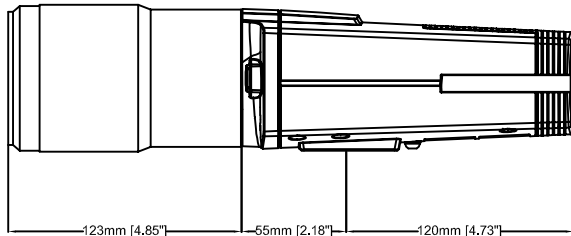

84mm [3.32"] 55mm [2.18"] 120mm [4.73"]

AXIS Q1659 100 mm, f/2.8L

AXIS Q1659 10-22 mm, f/3.5-4.5

AXIS Q1659 70-200 mm, f/2.8L

123mm [4.85"] 55mm [2.18"] 120mm [4.73"]

90mm [3.55"] 55mm [2.18"] 120mm [4.73"]

199mm [7.85"] 55mm [2.18"] 120mm [4.73"]

AXIS Q1659 Network Camera

Revision	v.01	Revision date	2017-02-01
Paper size	A4	Release date	2017-02-01
Created by	NAA	Scale	1:4

AXIS Q1659 55-250 mm

287mm [11.30"]

111mm [4.38"]

119mm [4.67"]

AXIS Q1659 Network Camera

Revision	v.01	Revision date	2017-08-10
Paper size	A4	Release date	2017-07-30
Created by	NAA	Scale	1:4

AXIS Q1659 Network Camera
24 mm, f/2.8

Revision	v.01	Revision date	2017-02-01
Paper size	A4	Release date	2017-02-01
Created by	NAA	Scale	1:2