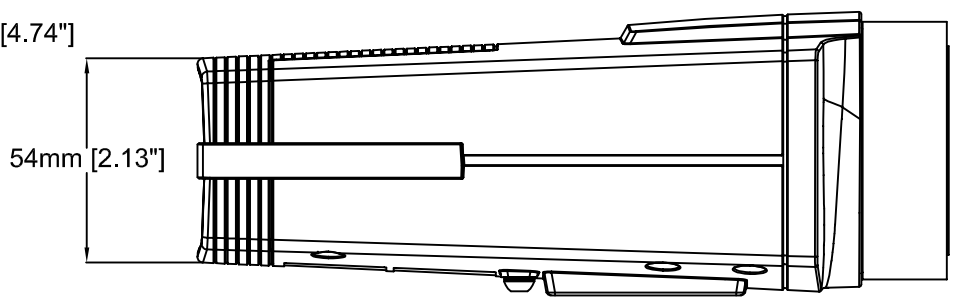

199mm [7.85"] 55mm [2.18"] 120mm [4.73"]

AXIS Q1659 Network Camera

Revision	v.01	Revision date	2017-02-01
Paper size	A4	Release date	2017-02-01
Created by	NAA	Scale	1:4

AXIS Q1659 55-250 mm

287mm [11.30"]

111mm [4.38"]

119mm [4.67"]

AXIS Q1659 Network Camera

Revision	v.01	Revision date	2017-08-10
Paper size	A4	Release date	2017-07-30
Created by	NAA	Scale	1:4

AXIS Q1659 Network Camera
24 mm, f/2.8

Revision	v.01	Revision date	2017-02-01
Paper size	A4	Release date	2017-02-01
Created by	NAA	Scale	1:2