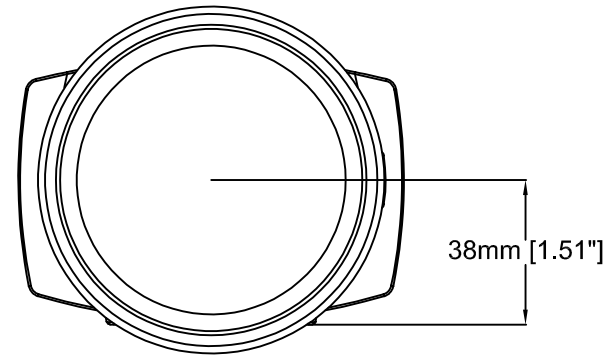

199mm [7.85"] 55mm [2.18"] 120mm [4.73"]

AXIS Q1659 Network Camera

Revision	v.01	Revision date	2017-02-01
Paper size	A4	Release date	2017-02-01
Created by	NAA	Scale	1:4

AXIS Q1659 55-250 mm

287mm [11.30"]

111mm [4.38"]

119mm [4.67"]

AXIS Q1659 Network Camera

Revision	v.01	Revision date	2017-08-10
Paper size	A4	Release date	2017-07-30
Created by	NAA	Scale	1:4

AXIS Q1659 Network Camera
24 mm, f/2.8

Revision	v.01	Revision date	2017-02-01
Paper size	A4	Release date	2017-02-01
Created by	NAA	Scale	1:2

AXIS Q1659 Network Camera

35 mm f/2

Revision	v.01	Revision date	2017-02-01
Paper size	A4	Release date	2017-02-01
Created by	NAA	Scale	1:2

AXIS Q1659 Network Camera

50 mm, f/1.4

Revision	v.01	Revision date	2017-02-01
Paper size	A4	Release date	2017-02-01
Created by	NAA	Scale	1:2

AXIS Q1659 Network Camera

85 mm, f/1.2L

Revision	v.01	Revision date	2017-02-01
Paper size	A4	Release date	2017-02-01
Created by	NAA	Scale	1:2

AXIS Q1659 Network Camera

100 mm, f/2.8L

Revision	v.01	Revision date	2017-02-01
Paper size	A4	Release date	2017-02-01
Created by	NAA	Scale	1:2