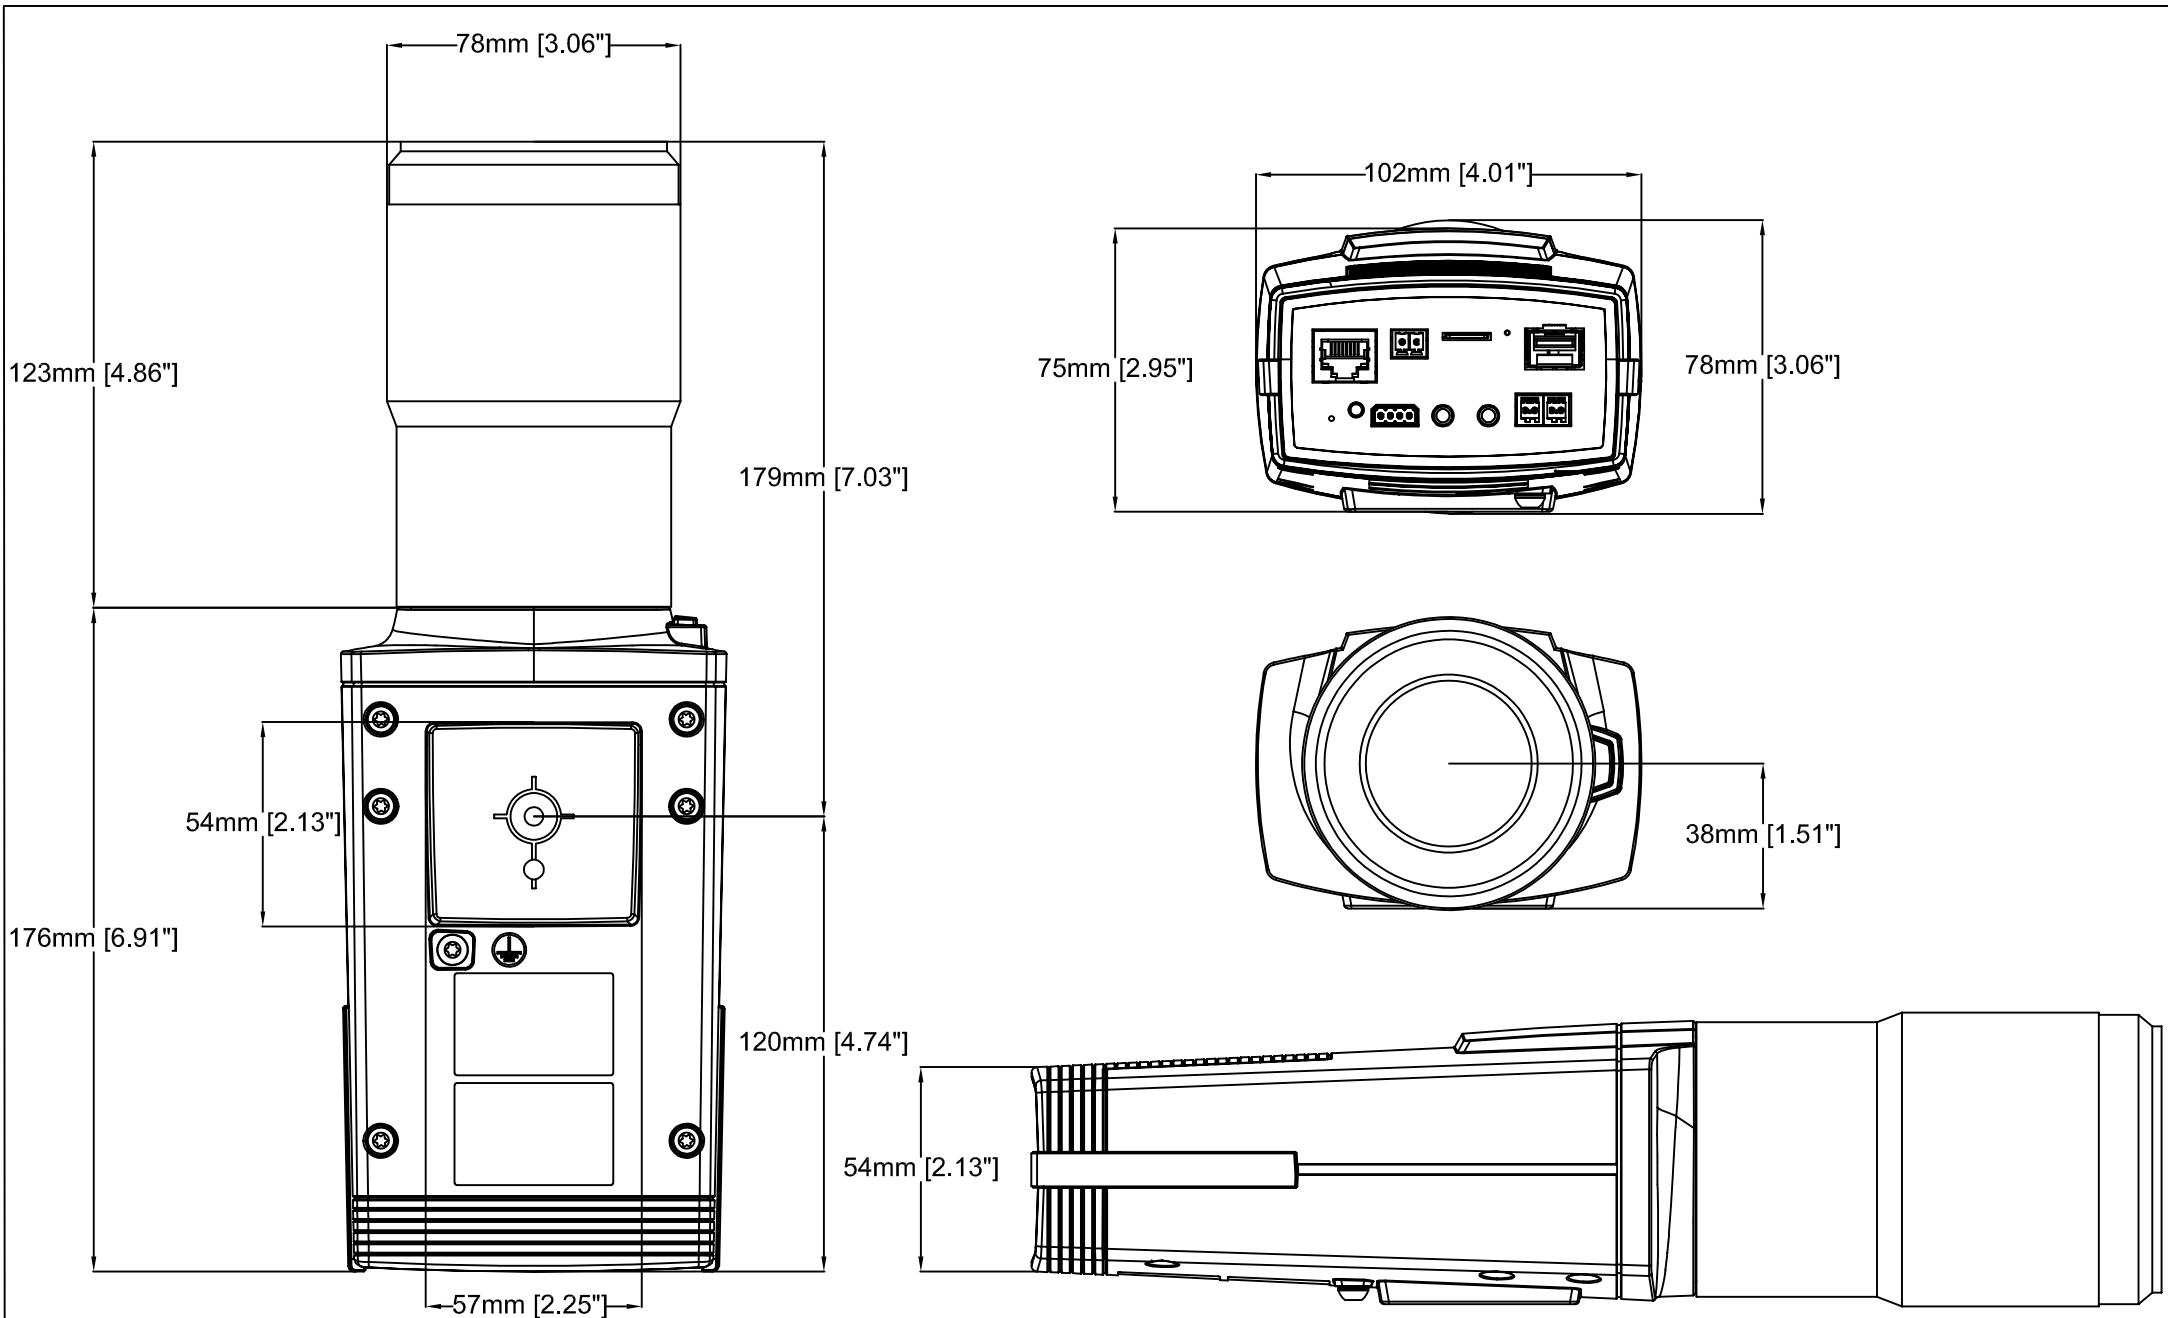

199mm [7.85"] 55mm [2.18"] 120mm [4.73"]

AXIS Q1659 Network Camera

Revision	v.01	Revision date	2017-02-01
Paper size	A4	Release date	2017-02-01
Created by	NAA	Scale	1:4

AXIS Q1659 55-250 mm

287mm [11.30"]

111mm [4.38"]

119mm [4.67"]

AXIS Q1659 Network Camera

Revision	v.01	Revision date	2017-08-10
Paper size	A4	Release date	2017-07-30
Created by	NAA	Scale	1:4

AXIS Q1659 Network Camera
24 mm, f/2.8

Revision	v.01	Revision date	2017-02-01
Paper size	A4	Release date	2017-02-01
Created by	NAA	Scale	1:2

AXIS Q1659 Network Camera

35 mm f/2

Revision	v.01	Revision date	2017-02-01
Paper size	A4	Release date	2017-02-01
Created by	NAA	Scale	1:2

AXIS Q1659 Network Camera

50 mm, f/1.4

Revision	v.01	Revision date	2017-02-01
Paper size	A4	Release date	2017-02-01
Created by	NAA	Scale	1:2

AXIS Q1659 Network Camera

85 mm, f/1.2L

Revision	v.01	Revision date	2017-02-01
Paper size	A4	Release date	2017-02-01
Created by	NAA	Scale	1:2

AXIS Q1659 Network Camera

100 mm, f/2.8L

Revision	v.01	Revision date	2017-02-01
Paper size	A4	Release date	2017-02-01
Created by	NAA	Scale	1:2