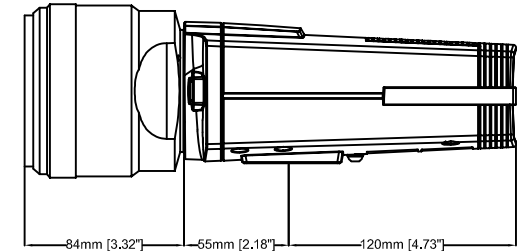

AXIS Q1659 24 mm, f/2.8

AXIS Q1659 35 mm f/2

AXIS Q1659 50 mm, f/1.4

AXIS Q1659 85 mm, f/1.2L

55mm [2.18"]
120mm [4.73"]
23mm [0.91"]

63mm [2.48"] 55mm [2.18"] 120mm [4.73"]

51mm [2.00"] 55mm [2.18"] 120mm [4.73"]

84mm [3.32"] 55mm [2.18"] 120mm [4.73"]

AXIS Q1659 100 mm, f/2.8L

AXIS Q1659 10-22 mm, f/3.5-4.5

AXIS Q1659 70-200 mm, f/2.8L

123mm [4.85"] 55mm [2.18"] 120mm [4.73"]

90mm [3.55"] 55mm [2.18"] 120mm [4.73"]

199mm [7.85"] 55mm [2.18"] 120mm [4.73"]

AXIS Q1659 Network Camera

Revision	v.01	Revision date	2017-02-01
Paper size	A4	Release date	2017-02-01
Created by	NAA	Scale	1:4

AXIS Q1659 55-250 mm

287mm [11.30"]

111mm [4.38"]

119mm [4.67"]

AXIS Q1659 Network Camera

Revision	v.01	Revision date	2017-08-10
Paper size	A4	Release date	2017-07-30
Created by	NAA	Scale	1:4

AXIS Q1659 Network Camera
24 mm, f/2.8

Revision	v.01	Revision date	2017-02-01
Paper size	A4	Release date	2017-02-01
Created by	NAA	Scale	1:2