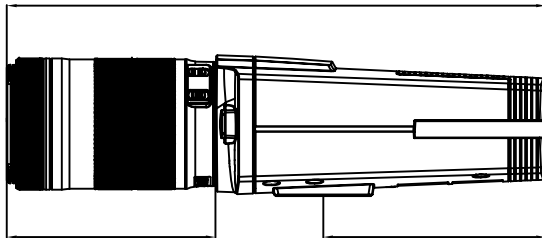

199mm [7.85"] 55mm [2.18"] 120mm [4.73"]

AXIS Q1659 Network Camera

Revision	v.01	Revision date	2017-02-01
Paper size	A4	Release date	2017-02-01
Created by	NAA	Scale	1:4

AXIS Q1659 55-250 mm

287mm [11.30"]

111mm [4.38"]

119mm [4.67"]

AXIS Q1659 Network Camera

Revision	v.01	Revision date	2017-08-10
Paper size	A4	Release date	2017-07-30
Created by	NAA	Scale	1:4

AXIS Q1659 Network Camera
24 mm, f/2.8

Revision	v.01	Revision date	2017-02-01
Paper size	A4	Release date	2017-02-01
Created by	NAA	Scale	1:2