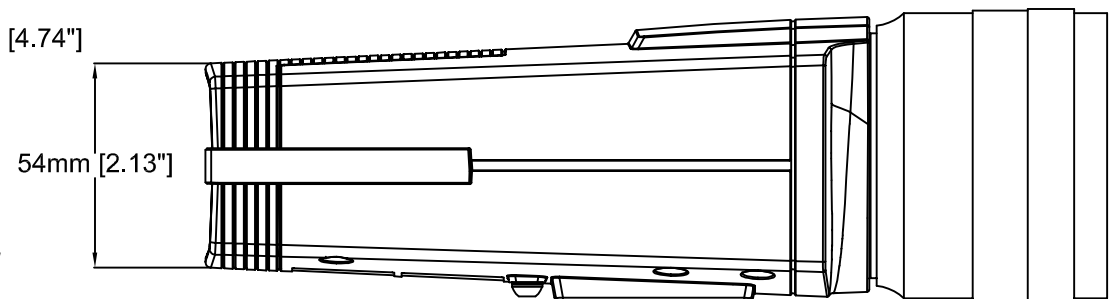

199mm [7.85"] 55mm [2.18"] 120mm [4.73"]

AXIS Q1659 Network Camera

Revision	v.01	Revision date	2017-02-01
Paper size	A4	Release date	2017-02-01
Created by	NAA	Scale	1:4

AXIS Q1659 55-250 mm

287mm [11.30"]

111mm [4.38"]

119mm [4.67"]

AXIS Q1659 Network Camera

Revision	v.01	Revision date	2017-08-10
Paper size	A4	Release date	2017-07-30
Created by	NAA	Scale	1:4

AXIS Q1659 Network Camera
24 mm, f/2.8

Revision	v.01	Revision date	2017-02-01
Paper size	A4	Release date	2017-02-01
Created by	NAA	Scale	1:2