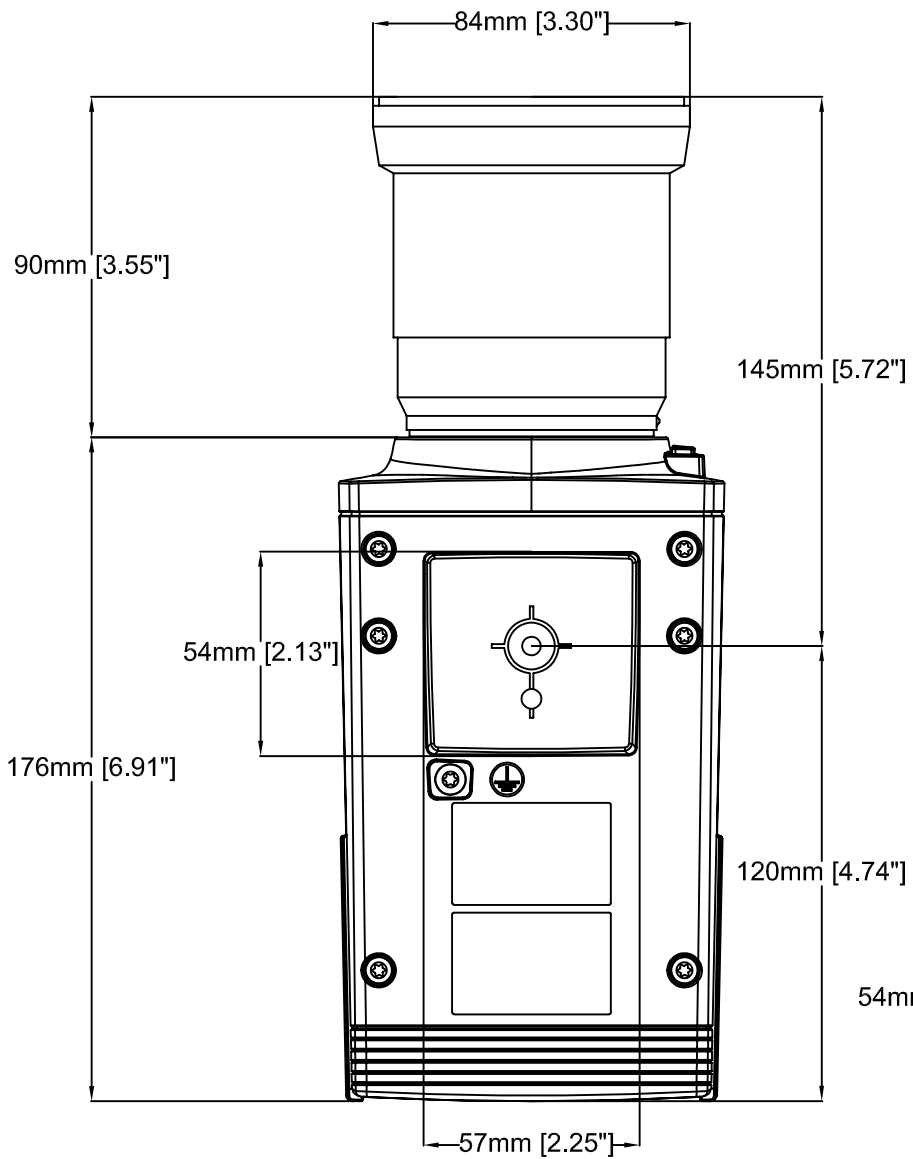

199mm [7.85"] 55mm [2.18"] 120mm [4.73"]

AXIS Q1659 Network Camera

Revision	v.01	Revision date	2017-02-01
Paper size	A4	Release date	2017-02-01
Created by	NAA	Scale	1:4

AXIS Q1659 55-250 mm

287mm [11.30"]

111mm [4.38"]

119mm [4.67"]

AXIS Q1659 Network Camera

Revision	v.01	Revision date	2017-08-10
Paper size	A4	Release date	2017-07-30
Created by	NAA	Scale	1:4

AXIS Q1659 Network Camera
24 mm, f/2.8

Revision	v.01	Revision date	2017-02-01
Paper size	A4	Release date	2017-02-01
Created by	NAA	Scale	1:2

AXIS Q1659 Network Camera

85 mm, f/1.2L

Revision	v.01	Revision date	2017-02-01
Paper size	A4	Release date	2017-02-01
Created by	NAA	Scale	1:2

AXIS Q1659 Network Camera

100 mm, f/2.8L

Revision	v.01	Revision date	2017-02-01
Paper size	A4	Release date	2017-02-01
Created by	NAA	Scale	1:2

AXIS Q1659 Network Camera

10–22 mm, f/3.5-4.5

Revision	v.01	Revision date	2017-02-01
Paper size	A4	Release date	2017-02-01
Created by	NAA	Scale	1:2

AXIS Q1659 Network Camera

70–200 mm, f/2.8L

Revision	v.01	Revision date	2017-02-01
Paper size	A4	Release date	2017-02-01
Created by	NAA	Scale	1:2