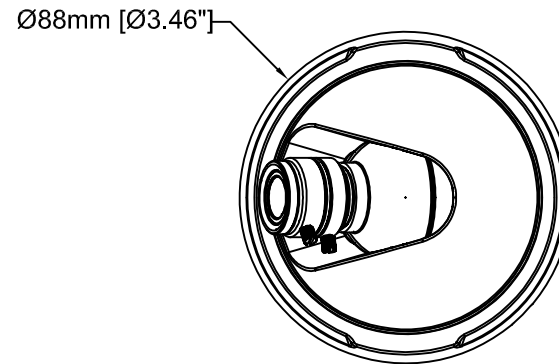

Revision	v.01	Revision date	2017-07-04
Paper size	A4	Release date	2017-07-20
Created by	JOT	Scale	1:1

AXIS P12 MkII Main Unit

Revision	v.01	Revision date	2017-07-04
Paper size	A4	Release date	2017-07-20
Created by	JOT	Scale	1:1

Revision	v.01	Revision date	2017-07-04
Paper size	A4	Release date	2017-07-20
Created by	JOT	Scale	1:2

Ø86mm [Ø3.41"]

6mm [0.24"]

Ø60mm [Ø2.37"]

25mm [0.99"]

60mm [2.37"]

Ø20mm [Ø0.79"]