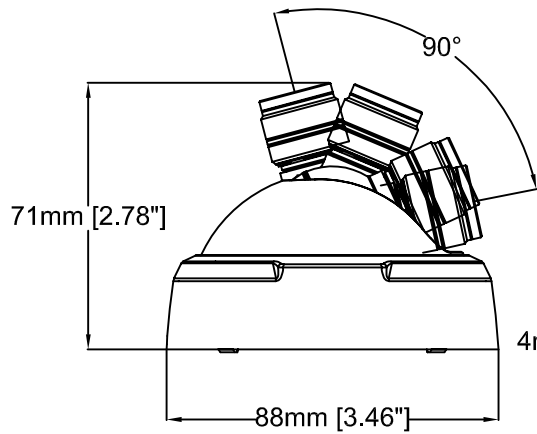

Revision	v.01	Revision date	2017-07-04
Paper size	A4	Release date	2017-07-20
Created by	JOT	Scale	1:1

AXIS P12 MkII Main Unit

Revision	v.01	Revision date	2017-07-04
Paper size	A4	Release date	2017-07-20
Created by	JOT	Scale	1:1

Revision	v.01	Revision date	2017-07-04
Paper size	A4	Release date	2017-07-20
Created by	JOT	Scale	1:2

Ø86mm [Ø3.41"]

6mm [0.24"]

Ø60mm [Ø2.37"]

25mm [0.99"]

60mm [2.37"]

Ø20mm [Ø0.79"]