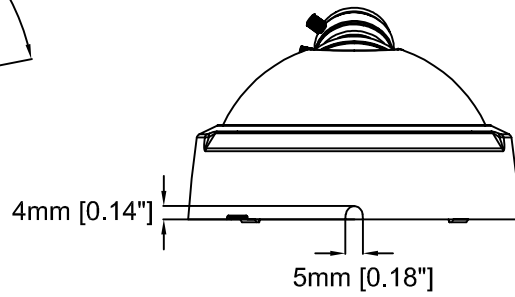

Revision	v.01	Revision date	2017-07-04
Paper size	A4	Release date	2017-07-20
Created by	JOT	Scale	1:1

AXIS P12 MkII Main Unit

Revision	v.01	Revision date	2017-07-04
Paper size	A4	Release date	2017-07-20
Created by	JOT	Scale	1:1

Revision	v.01	Revision date	2017-07-04
Paper size	A4	Release date	2017-07-20
Created by	JOT	Scale	1:2

Ø86mm [Ø3.41"]

6mm [0.24"]

Ø60mm [Ø2.37"]

25mm [0.99"]

60mm [2.37"]

Ø20mm [Ø0.79"]