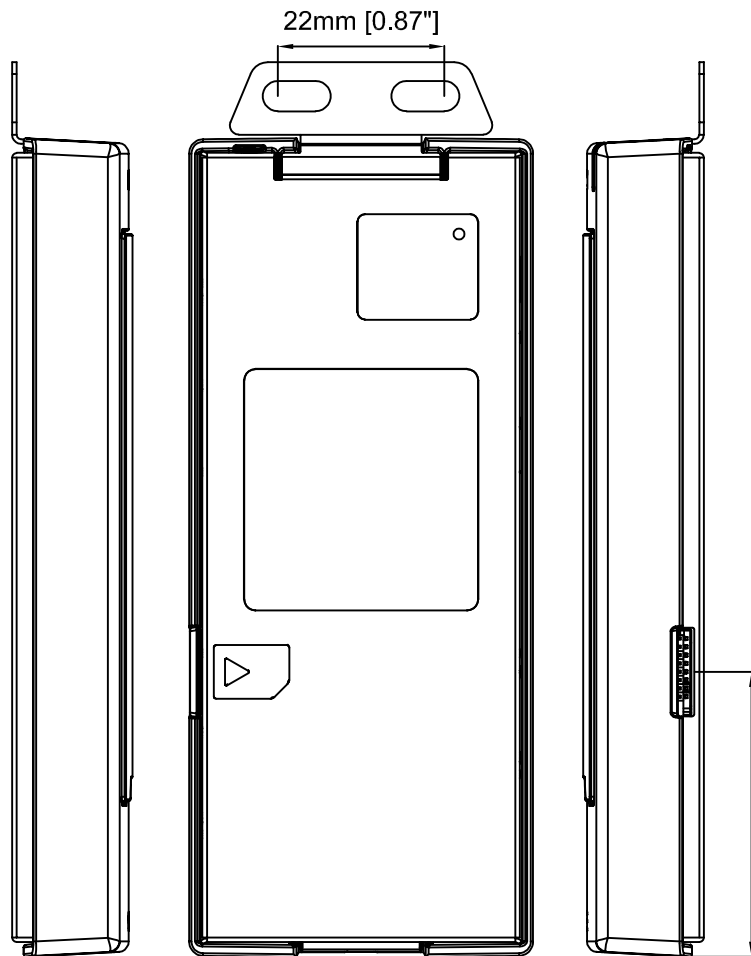

Revision	v.01	Revision date	2017-07-04
Paper size	A4	Release date	2017-07-20
Created by	JOT	Scale	1:1

AXIS P12 MkII Main Unit

Revision	v.01	Revision date	2017-07-04
Paper size	A4	Release date	2017-07-20
Created by	JOT	Scale	1:1

Revision	v.01	Revision date	2017-07-04
Paper size	A4	Release date	2017-07-20
Created by	JOT	Scale	1:2

Ø86mm [Ø3.41"]

6mm [0.24"]

Ø60mm [Ø2.37"]

25mm [0.99"]

60mm [2.37"]

Ø20mm [Ø0.79"]