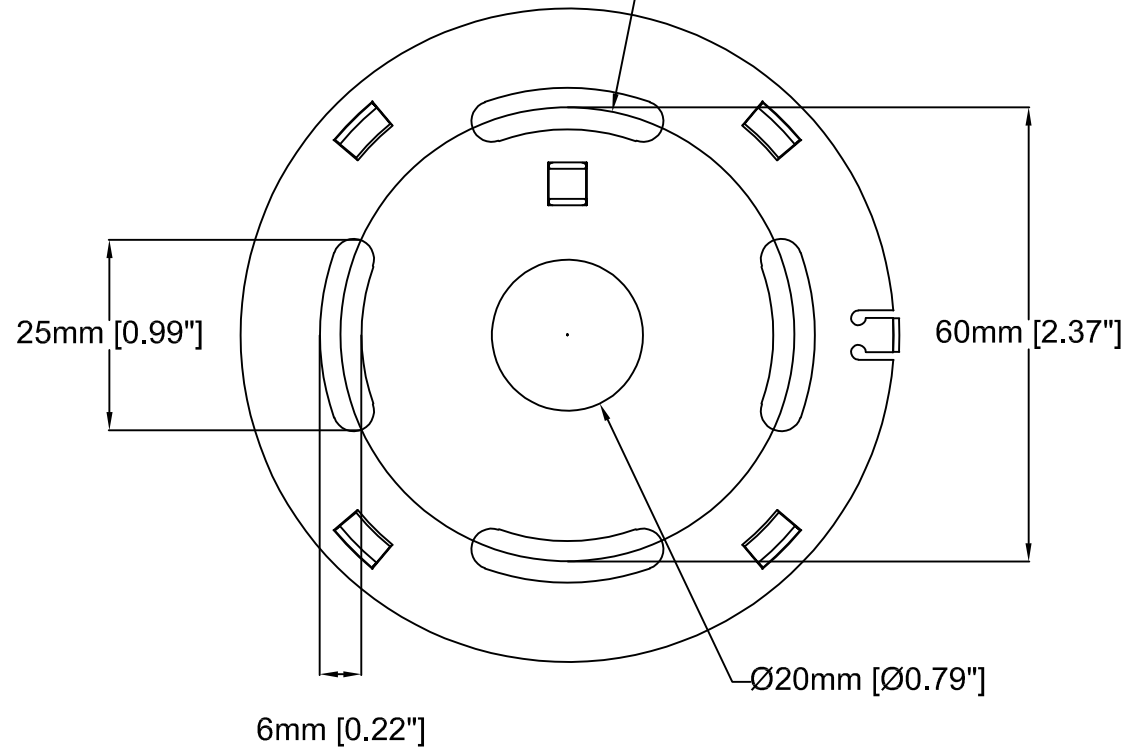

Revision	v.01	Revision date	2017-07-04
Paper size	A4	Release date	2017-07-20
Created by	JOT	Scale	1:2

Ø86mm [Ø3.41"]

6mm [0.24"]

Ø60mm [Ø2.37"]

25mm [0.99"]

60mm [2.37"]

Ø20mm [Ø0.79"]