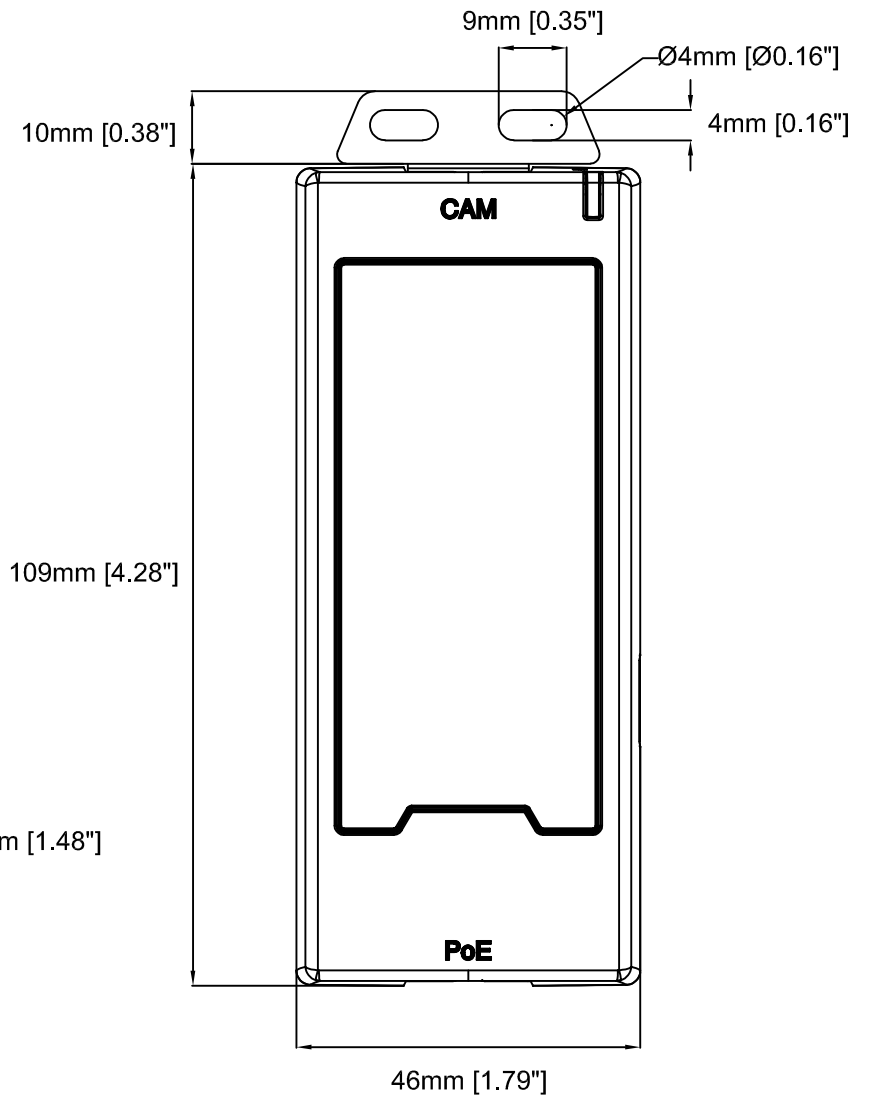

Revision	v.01	Revision date	2017-07-04
Paper size	A4	Release date	2017-07-20
Created by	JOT	Scale	1:1

AXIS P12 MkII Main Unit

Revision	v.01	Revision date	2017-07-04
Paper size	A4	Release date	2017-07-20
Created by	JOT	Scale	1:1

Revision	v.01	Revision date	2017-07-04
Paper size	A4	Release date	2017-07-20
Created by	JOT	Scale	1:2

Ø86mm [Ø3.41"]

6mm [0.24"]

Ø60mm [Ø2.37"]

25mm [0.99"]

60mm [2.37"]

Ø20mm [Ø0.79"]