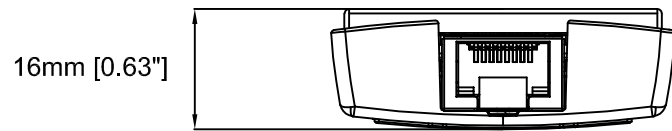

Revision	v.01	Revision date	2017-07-04
Paper size	A4	Release date	2017-07-20
Created by	JOT	Scale	1:1

AXIS P12 MkII Main Unit

Revision	v.01	Revision date	2017-07-04
Paper size	A4	Release date	2017-07-20
Created by	JOT	Scale	1:1

Revision	v.01	Revision date	2017-07-04
Paper size	A4	Release date	2017-07-20
Created by	JOT	Scale	1:2

Ø86mm [Ø3.41"]

6mm [0.24"]

Ø60mm [Ø2.37"]

25mm [0.99"]

60mm [2.37"]

Ø20mm [Ø0.79"]