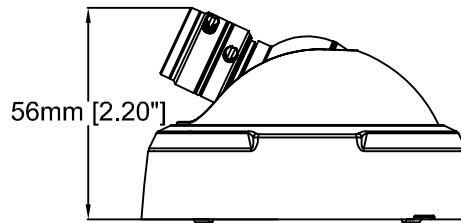

Revision	v.01	Revision date	2017-07-04
Paper size	A4	Release date	2017-07-20
Created by	JOT	Scale	1:2

Ø86mm [Ø3.41"]

6mm [0.24"]

Ø60mm [Ø2.37"]

25mm [0.99"]

60mm [2.37"]

Ø20mm [Ø0.79"]