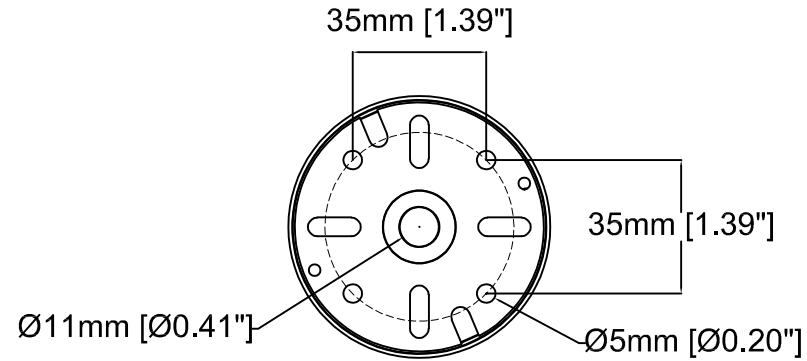

Revision	v.01	Revision date	2018-02-21
Paper size	A4	Release date	2015-08-19
Created by	JOT	Scale	1:1

21mm [0.81"]

Ø41mm [Ø1.61"]

36mm [1.40"]

56mm [2.22"]

Revision	v.01	Revision date	2018-02-21
Paper size	A4	Release date	2015-08-19
Created by	JOT	Scale	1:2

Revision	v.01	Revision date	2018-02-21
Paper size	A4	Release date	2015-08-19
Created by	JOT	Scale	1:2

Revision	v.01	Revision date	2018-02-21
Paper size	A4	Release date	2015-08-19
Created by	JOT	Scale	1:2