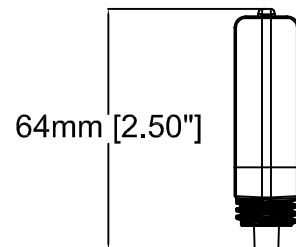

Revision	v.01	Revision date	2018-02-21
Paper size	A4	Release date	2015-08-19
Created by	JOT	Scale	1:1

21mm [0.81"]

Ø41mm [Ø1.61"]

36mm [1.40"]

56mm [2.22"]

Revision	v.01	Revision date	2018-02-21
Paper size	A4	Release date	2015-08-19
Created by	JOT	Scale	1:2

Revision	v.01	Revision date	2018-02-21
Paper size	A4	Release date	2015-08-19
Created by	JOT	Scale	1:2

Revision	v.01	Revision date	2018-02-21
Paper size	A4	Release date	2015-08-19
Created by	JOT	Scale	1:2