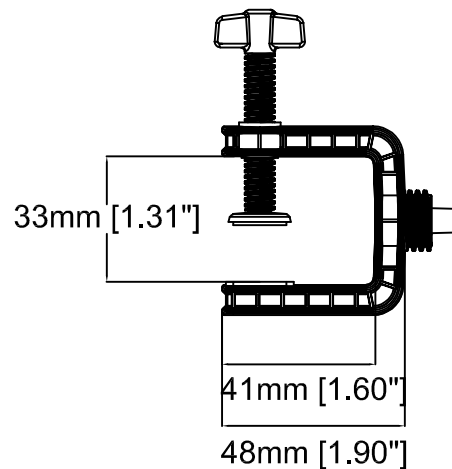

Revision	v.01	Revision date	2018-02-21
Paper size	A4	Release date	2015-08-19
Created by	JOT	Scale	1:1

21mm [0.81"]

Ø41mm [Ø1.61"]

36mm [1.40"]

56mm [2.22"]

Revision	v.01	Revision date	2018-02-21
Paper size	A4	Release date	2015-08-19
Created by	JOT	Scale	1:2

Revision	v.01	Revision date	2018-02-21
Paper size	A4	Release date	2015-08-19
Created by	JOT	Scale	1:2

Revision	v.01	Revision date	2018-02-21
Paper size	A4	Release date	2015-08-19
Created by	JOT	Scale	1:2