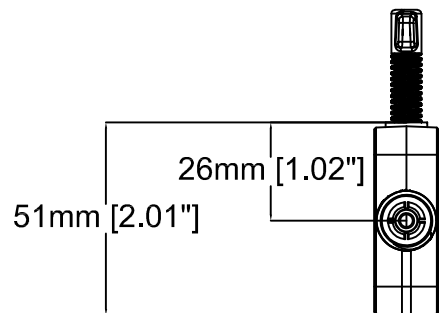

Revision	v.01	Revision date	2018-02-21
Paper size	A4	Release date	2015-08-19
Created by	JOT	Scale	1:1

21mm [0.81"]

Ø41mm [Ø1.61"]

36mm [1.40"]

56mm [2.22"]

Revision	v.01	Revision date	2018-02-21
Paper size	A4	Release date	2015-08-19
Created by	JOT	Scale	1:2

Revision	v.01	Revision date	2018-02-21
Paper size	A4	Release date	2015-08-19
Created by	JOT	Scale	1:2

Revision	v.01	Revision date	2018-02-21
Paper size	A4	Release date	2015-08-19
Created by	JOT	Scale	1:2