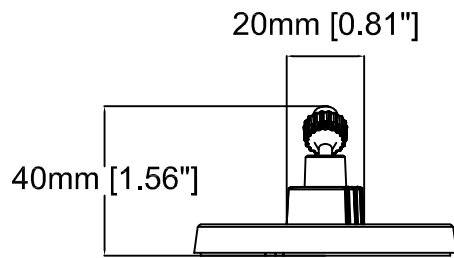

Revision	v.01	Revision date	2018-02-21
Paper size	A4	Release date	2015-08-19
Created by	JOT	Scale	1:1

21mm [0.81"]

Ø41mm [Ø1.61"]

36mm [1.40"]

56mm [2.22"]

Revision	v.01	Revision date	2018-02-21
Paper size	A4	Release date	2015-08-19
Created by	JOT	Scale	1:2

Revision	v.01	Revision date	2018-02-21
Paper size	A4	Release date	2015-08-19
Created by	JOT	Scale	1:2

Revision	v.01	Revision date	2018-02-21
Paper size	A4	Release date	2015-08-19
Created by	JOT	Scale	1:2