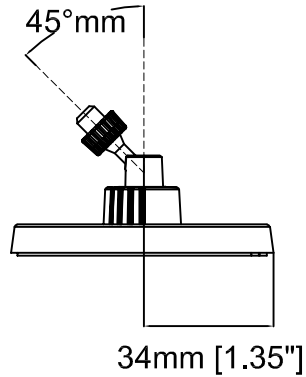

Revision	v.01	Revision date	2018-02-21
Paper size	A4	Release date	2015-08-19
Created by	JOT	Scale	1:1

21mm [0.81"]

Ø41mm [Ø1.61"]

36mm [1.40"]

56mm [2.22"]

Revision	v.01	Revision date	2018-02-21
Paper size	A4	Release date	2015-08-19
Created by	JOT	Scale	1:2

Revision	v.01	Revision date	2018-02-21
Paper size	A4	Release date	2015-08-19
Created by	JOT	Scale	1:2

Revision	v.01	Revision date	2018-02-21
Paper size	A4	Release date	2015-08-19
Created by	JOT	Scale	1:2