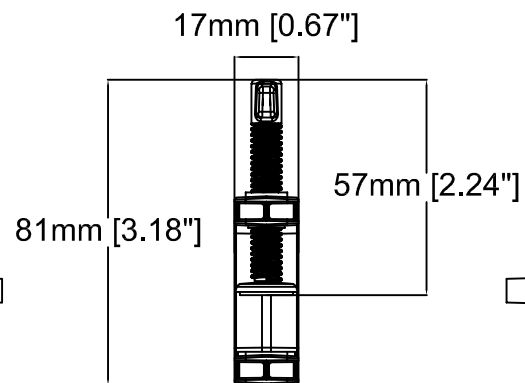

Revision	v.01	Revision date	2018-02-21
Paper size	A4	Release date	2015-08-19
Created by	JOT	Scale	1:1

21mm [0.81"]

Ø41mm [Ø1.61"]

36mm [1.40"]

56mm [2.22"]

Revision	v.01	Revision date	2018-02-21
Paper size	A4	Release date	2015-08-19
Created by	JOT	Scale	1:2

Revision	v.01	Revision date	2018-02-21
Paper size	A4	Release date	2015-08-19
Created by	JOT	Scale	1:2

Revision	v.01	Revision date	2018-02-21
Paper size	A4	Release date	2015-08-19
Created by	JOT	Scale	1:2