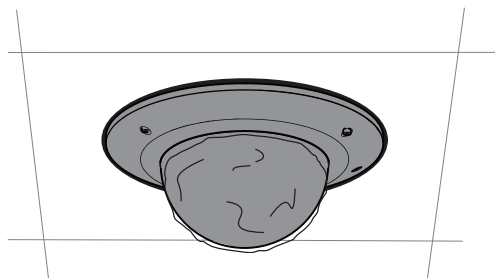

1 |

2 |

3 |

4 |

5 |

6 |

7 |

8 |

Bubble, tinted, for in-ceiling
NEZ-A4-BUB-CTIP

en Quick installation guide

Bosch Security Systems B.V.
Torenallee 49
5617 BA Eindhoven
Netherlands
www.boschsecurity.com
© Bosch Security Systems B.V., 2022