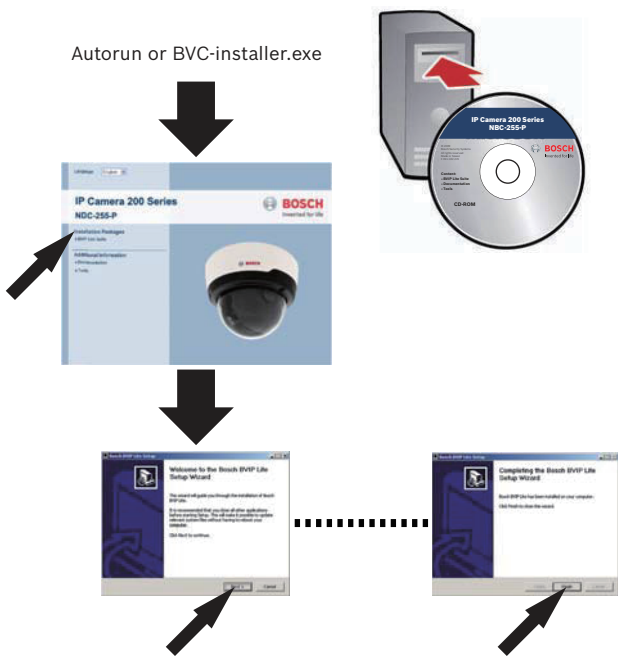

5

Adjust

6

Adjust

7

Bosch Video Client

8

Wizard

Default IP: 192.168.0.1