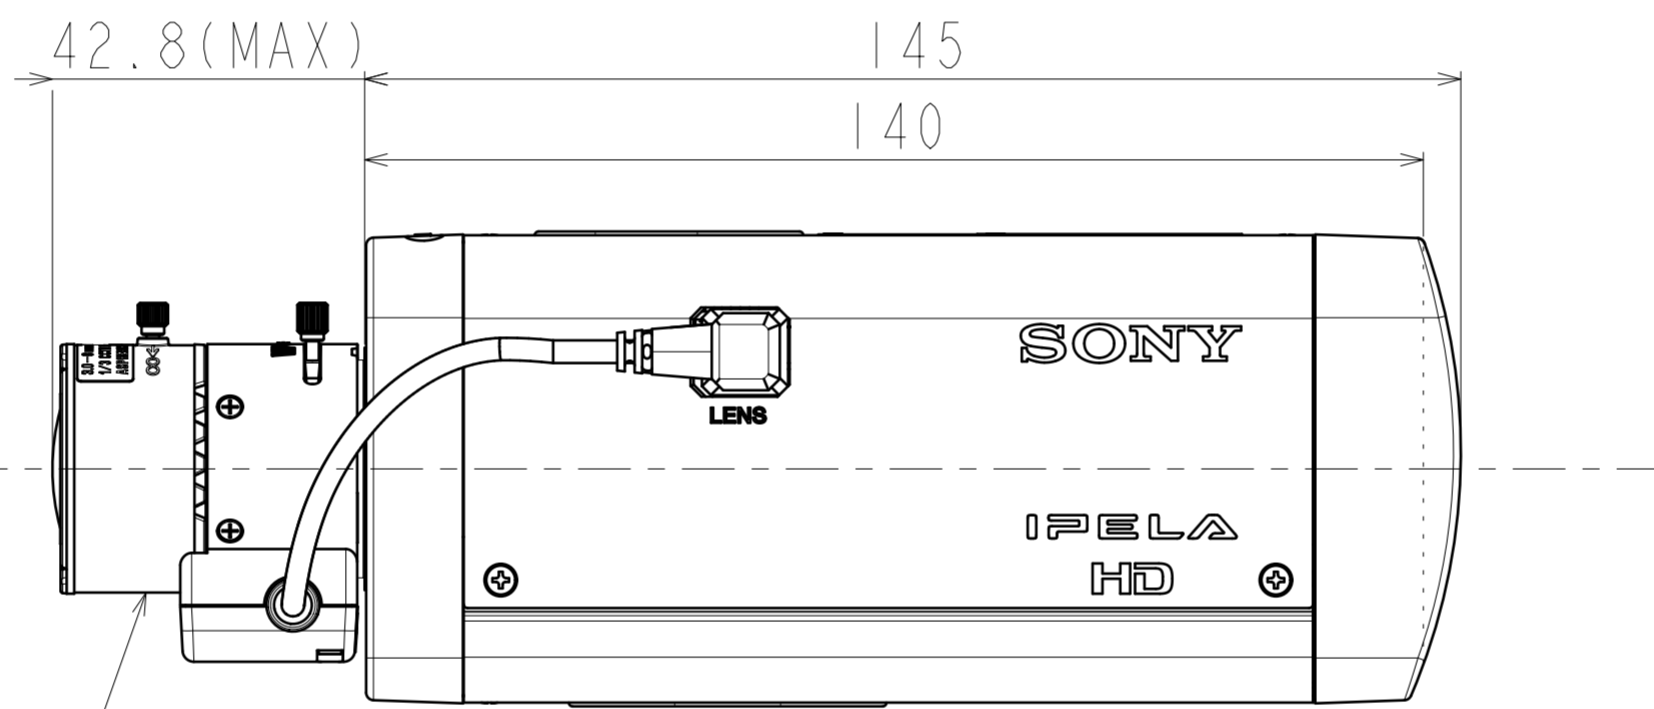

VARI-FOCAL LENS

SNC-EB600B

July.10,2013