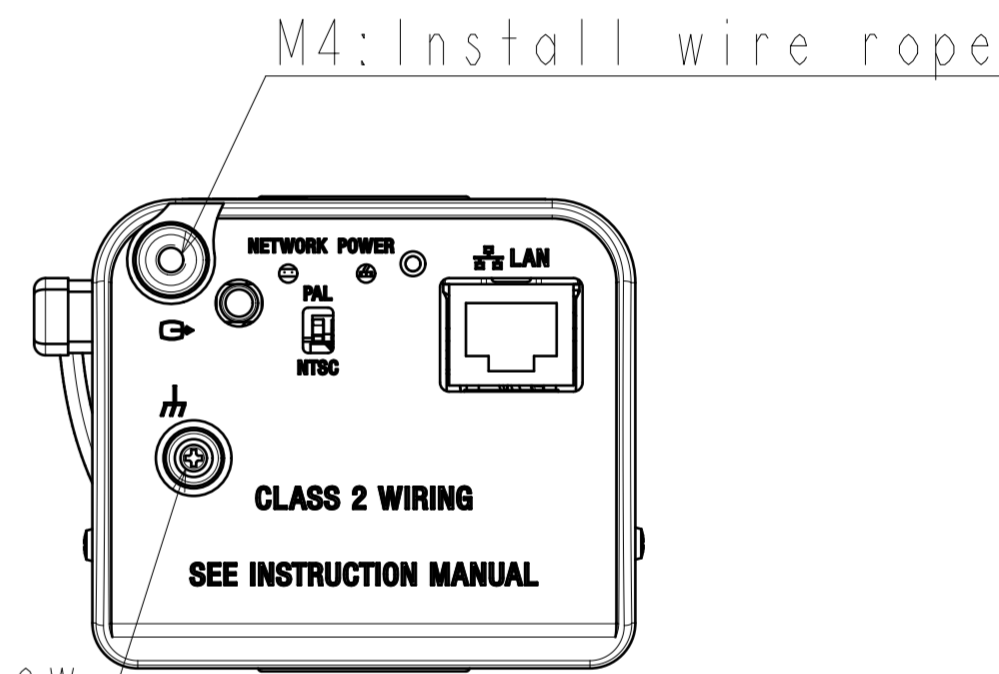

VARI-FOCAL LENS

SNC-EB600B

July.10,2013