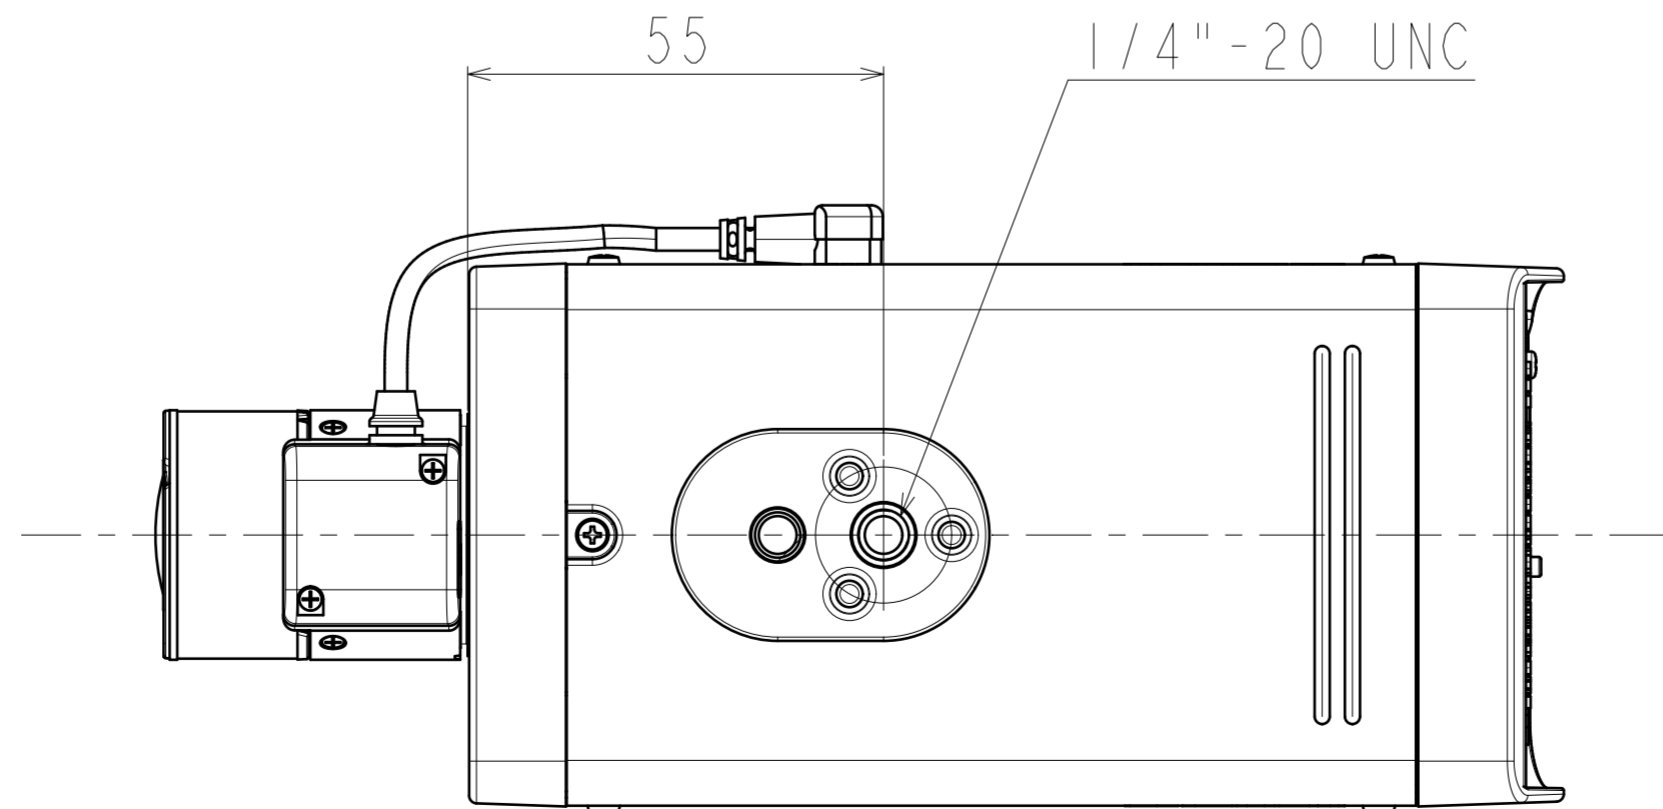

VARI-FOCAL LENS

SNC-EB600B

July.10,2013