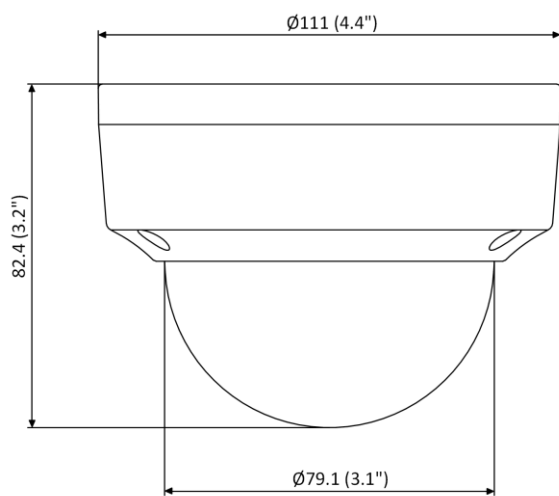

Package Dimension	134 mm × 134 mm × 108 mm (5.3" × 5.3" × 4.3")
Camera Weight	390 g (0.9 lb.)
With Package Weight	580 g (1.3 lb.)
Approval	
EMC	FCC (47 CFR Part 15, Subpart B); CE-EMC (EN 55032: 2015, EN 61000-3-2: 2014, EN 61000-3-3: 2013, EN 50130-4: 2011 +A1: 2014); RCM (AS/NZS CISPR 32: 2015); IC (ICES-003: Issue 6, 2016); KC (KN 32: 2015, KN 35: 2015)
Safety	UL (UL 60950-1); CB (IEC 60950-1:2005 + Am 1:2009 + Am 2:2013); CE-LVD (EN 60950-1:2005 + Am 1:2009 + Am 2:2013); BIS (IS 13252(Part 1):2010+A1:2013+A2:2015); LOA (IEC/EN 60950-1)
Environment	CE-RoHS (2011/65/EU); WEEE (2012/19/EU); Reach (Regulation (EC) No 1907/2006)
Protection	Ingress protection: IP67 (IEC 60529-2013), IK10 (IEC 62262:2002)

* Listed resolutions are only selectable options. It does not mean that all streams can work at their maximum resolution at the same time.

Available Model

DS-2CD3141G0-I (2.8 mm, 4 mm, 6 mm)

Dimension

Unit: mm (inch)