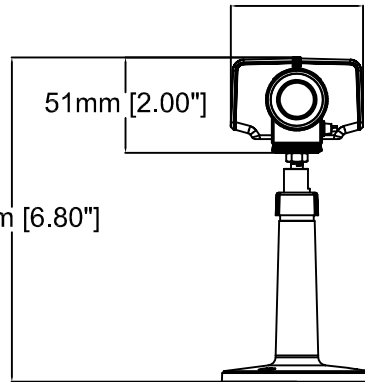

34mm [1.35"]

148mm [5.83"]

70mm [2.77"]

113mm [4.46"]

74mm [2.92"]

173mm [6.80"]

51mm [2.00"]

62mm [2.44"]

38mm [1.49"]

# AXIS M1124 Network Camera

Revision	v.01	Revision date	2017-10-02
Paper size	A4	Release date	2016-05-15
Created by	JOT	Scale	1:4